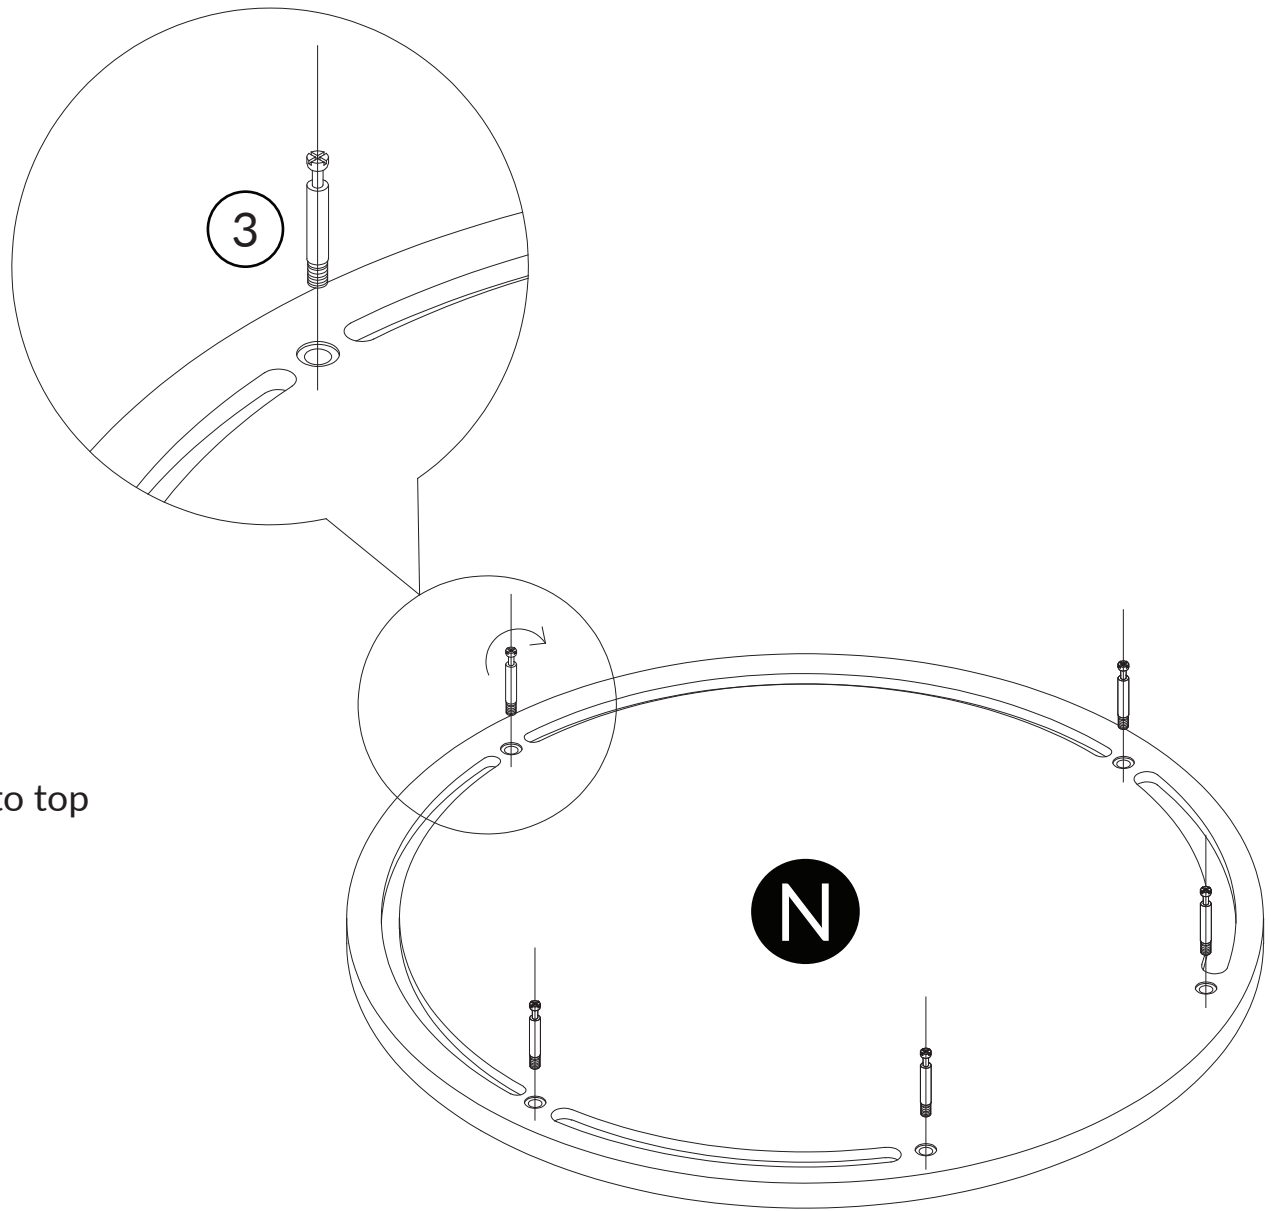

18

Place part K onto shelf supports.

19

Insert cam screws (#3) into top platform.

20

Line up holes on wall with cam screws and lower until flush.

21

2

5 pieces

Insert cam lock (#2) around top
with arrows pointing up.
Tighted to lock.

22

Add cushion to complete assembly.

Enjoy!

About The Refined Feline

The Refined Feline's mission is to bring modern, innovative designs to cat furniture. We strive to reinvent how people view the products that they and their feline companions use in their shared space. All our cat trees, cat wall shelves, cat beds, and litter box furniture are thoughtfully crafted to be the best they can be for you, your home, and your cats. Our team of dedicated cat lovers believes that cat furniture should be embraced and admired as an integral part of your home, just like your cat.