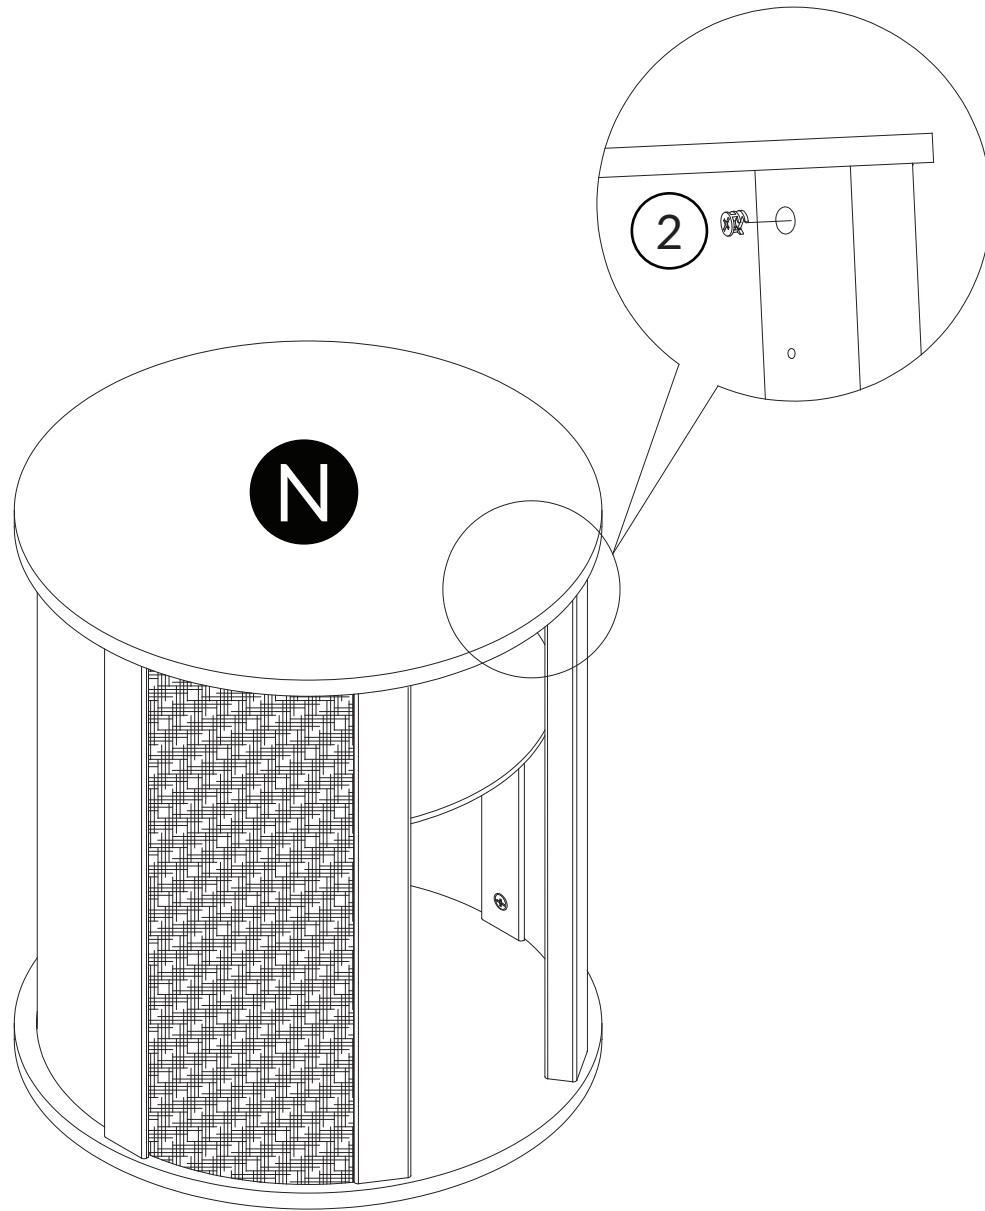

1 piece

Insert cam lock (#2) into part H with arrow pointing down. Turn to lock.

15

Slide part J over I and onto base.

16

Insert cam lock (#2) into part J with arrow pointing down. Turn to lock.

17

Insert shelf supports (#4) at desired height.

18

Place part K onto shelf supports.

19

Insert cam screws (#3) into top platform.

20

Line up holes on wall with cam screws and lower until flush.

21

2

5 pieces

Insert cam lock (#2) around top
with arrows pointing up.
Tighted to lock.

22

Add cushion to complete assembly.

Enjoy!

About The Refined Feline

The Refined Feline's mission is to bring modern, innovative designs to cat furniture. We strive to reinvent how people view the products that they and their feline companions use in their shared space. All our cat trees, cat wall shelves, cat beds, and litter box furniture are thoughtfully crafted to be the best they can be for you, your home, and your cats. Our team of dedicated cat lovers believes that cat furniture should be embraced and admired as an integral part of your home, just like your cat.