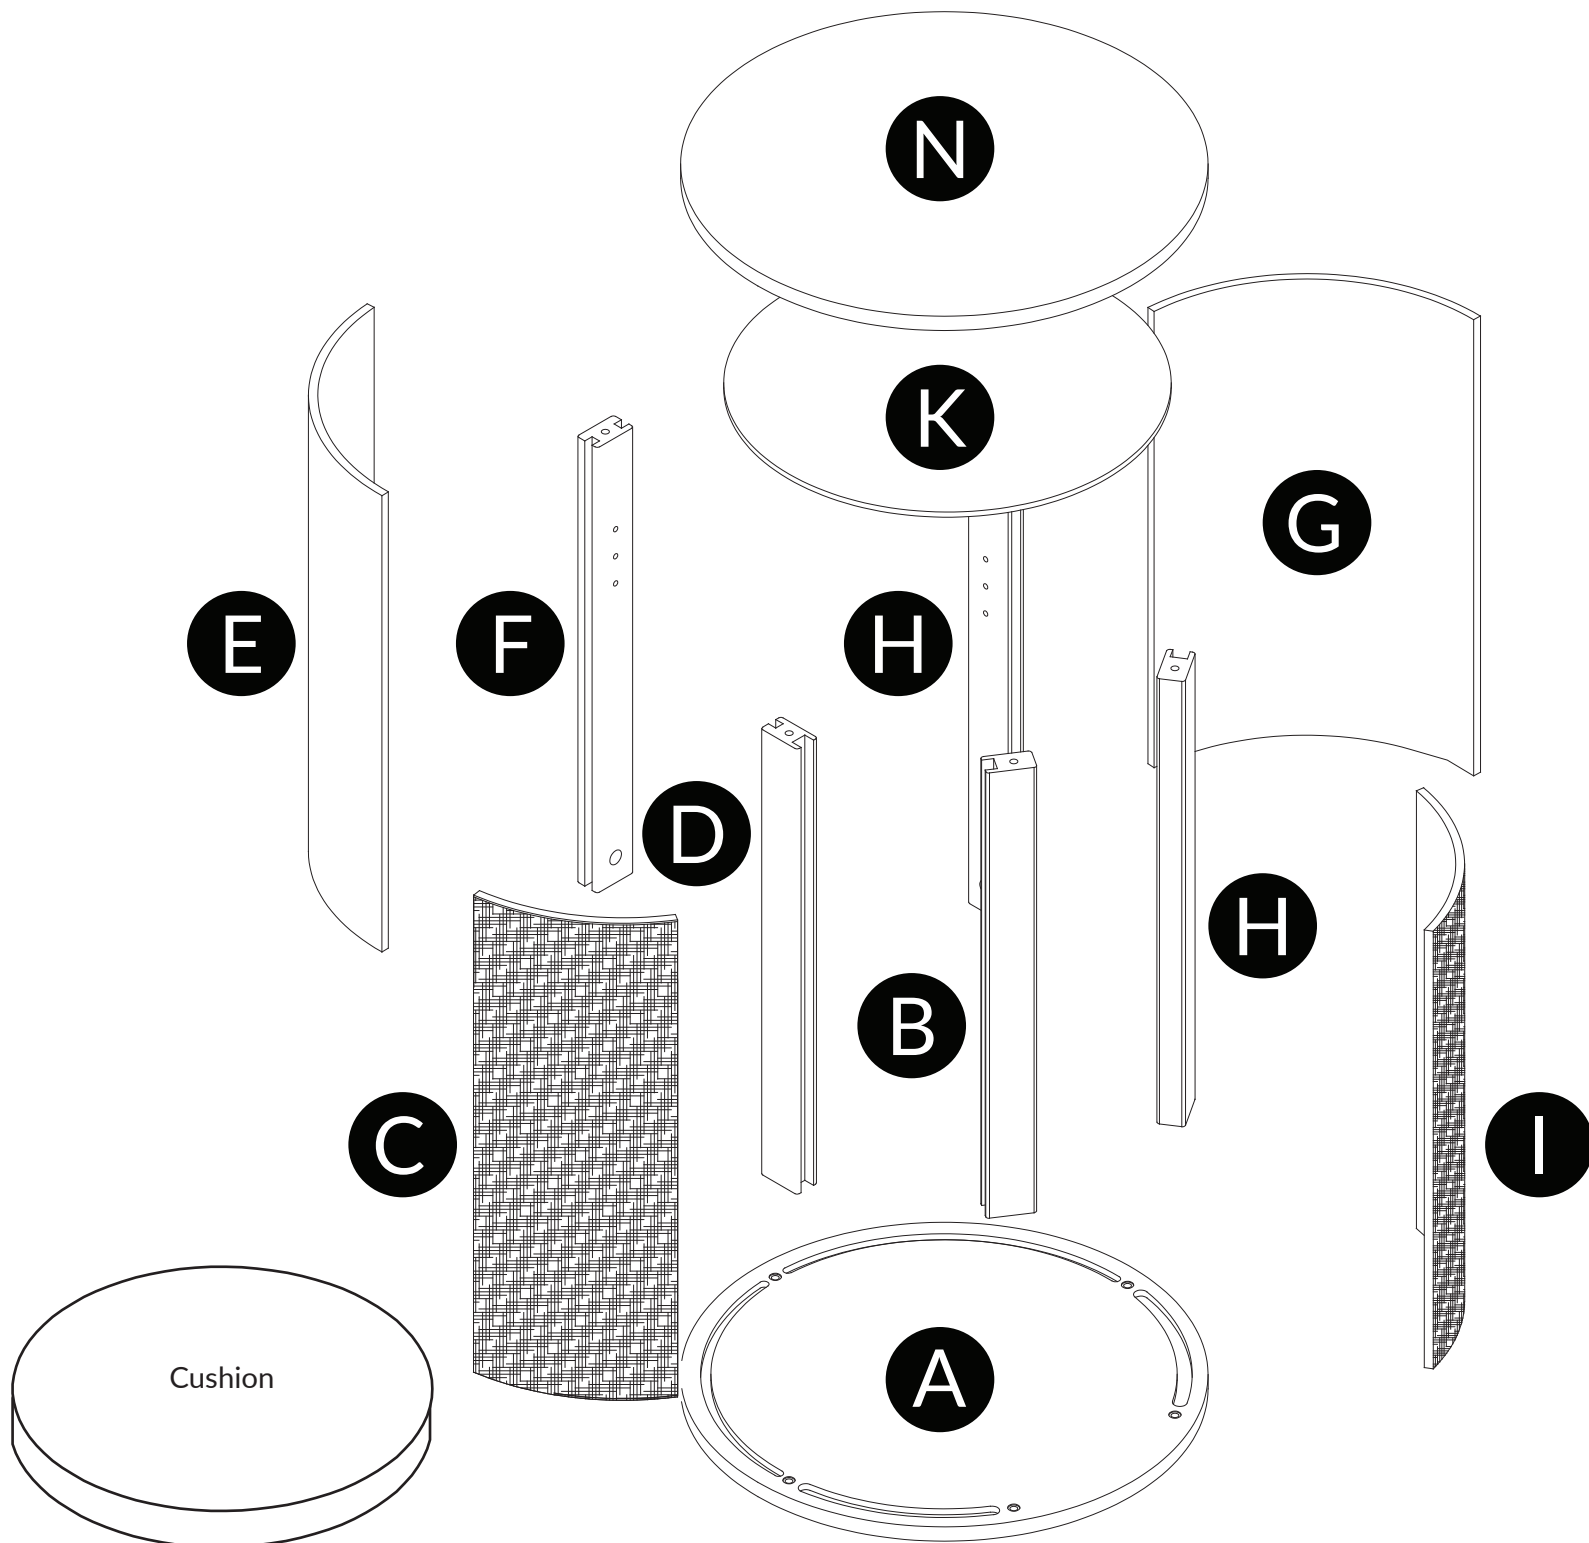

Share a photo of your cat on their new Purrrrfect End Table!

Find us on Facebook or tag on Instagram:

#PurrrrfectEndTable
@RefinedFeline

© RefinedKind Pet Products. All Rights Reserved

WHAT'S IN THE BOX?

Hardware

- | | | | | |
|---|---|--|---|---|
| ① | ② | ③ | ④ | ⑤ |
|  |  |  |  |  |
| Phillips Head
Screw Driver | Cam
Lock
Ø15x12mm | Cam
Screw
M6x40mm | Shelf
Support | Square
Feet
19.8x19.8mm |
| 1 pieces | 10 piece | 10 pieces | 5 pieces | 5 pieces |

Parts

1

2

Insert cam screws (#3) into base.

3

Attached part B onto base over cam screw.

4

Slide part C through slots on parts A and B

7

Slide part E over D and onto base.

8

Insert cam lock (#2) into part D with arrow pointing down. Turn to lock.

9

Slide part F over E and onto base.

10

Slide part G over F and onto base.