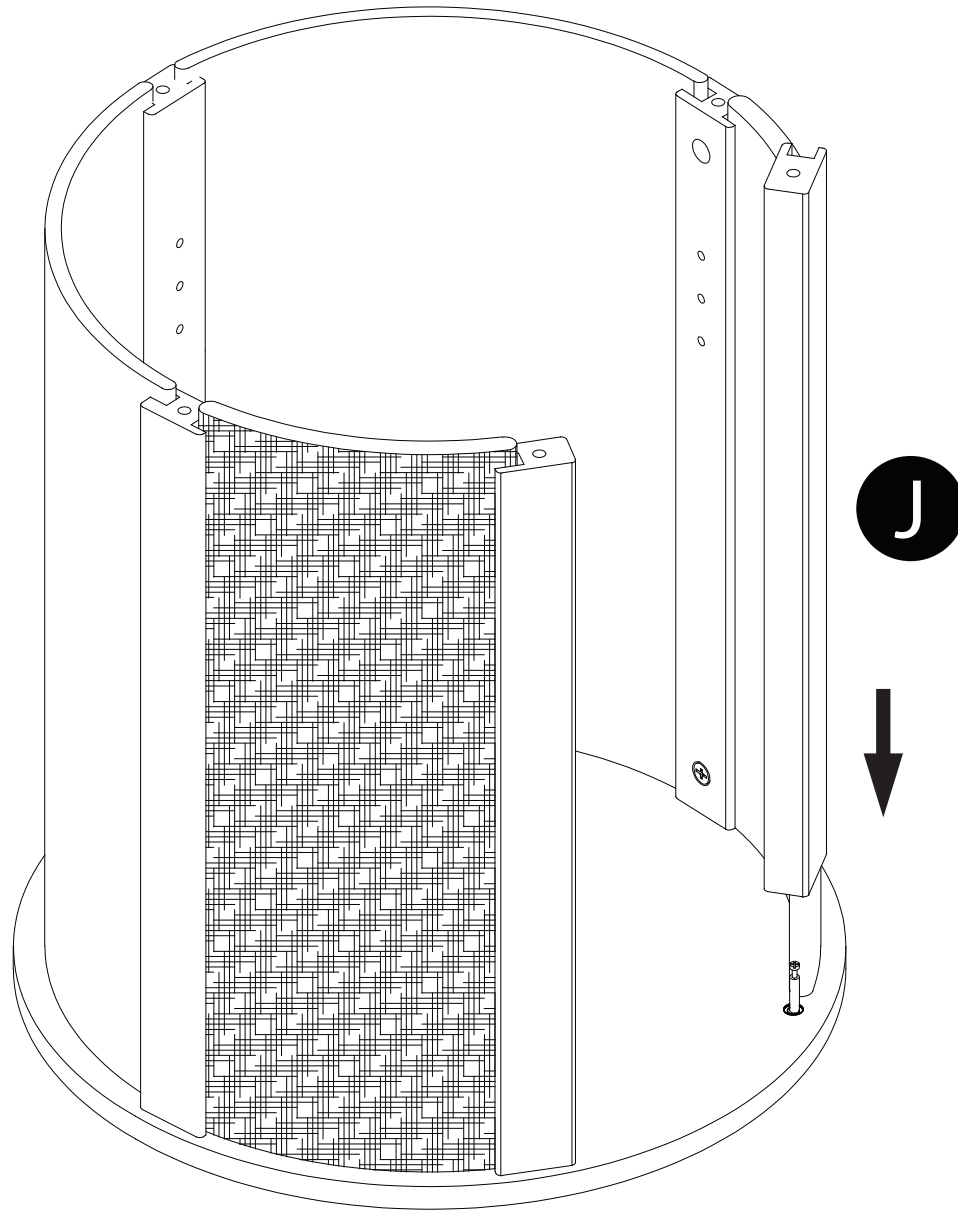

1 piece

Insert cam lock (#2) into part H with arrow pointing down. Turn to lock.

15

Slide part J over I and onto base.

16

Insert cam lock (#2) into part J with arrow pointing down. Turn to lock.

17

Insert shelf supports (#4) at desired height.

5 pieces

Insert cam lock (#2) around top
with arrows pointing up.
Tighted to lock.

22

Add cushion to complete assembly.

Enjoy!

About The Refined Feline

The Refined Feline's mission is to bring modern, innovative designs to cat furniture. We strive to reinvent how people view the products that they and their feline companions use in their shared space. All our cat trees, cat wall shelves, cat beds, and litter box furniture are thoughtfully crafted to be the best they can be for you, your home, and your cats. Our team of dedicated cat lovers believes that cat furniture should be embraced and admired as an integral part of your home, just like your cat.