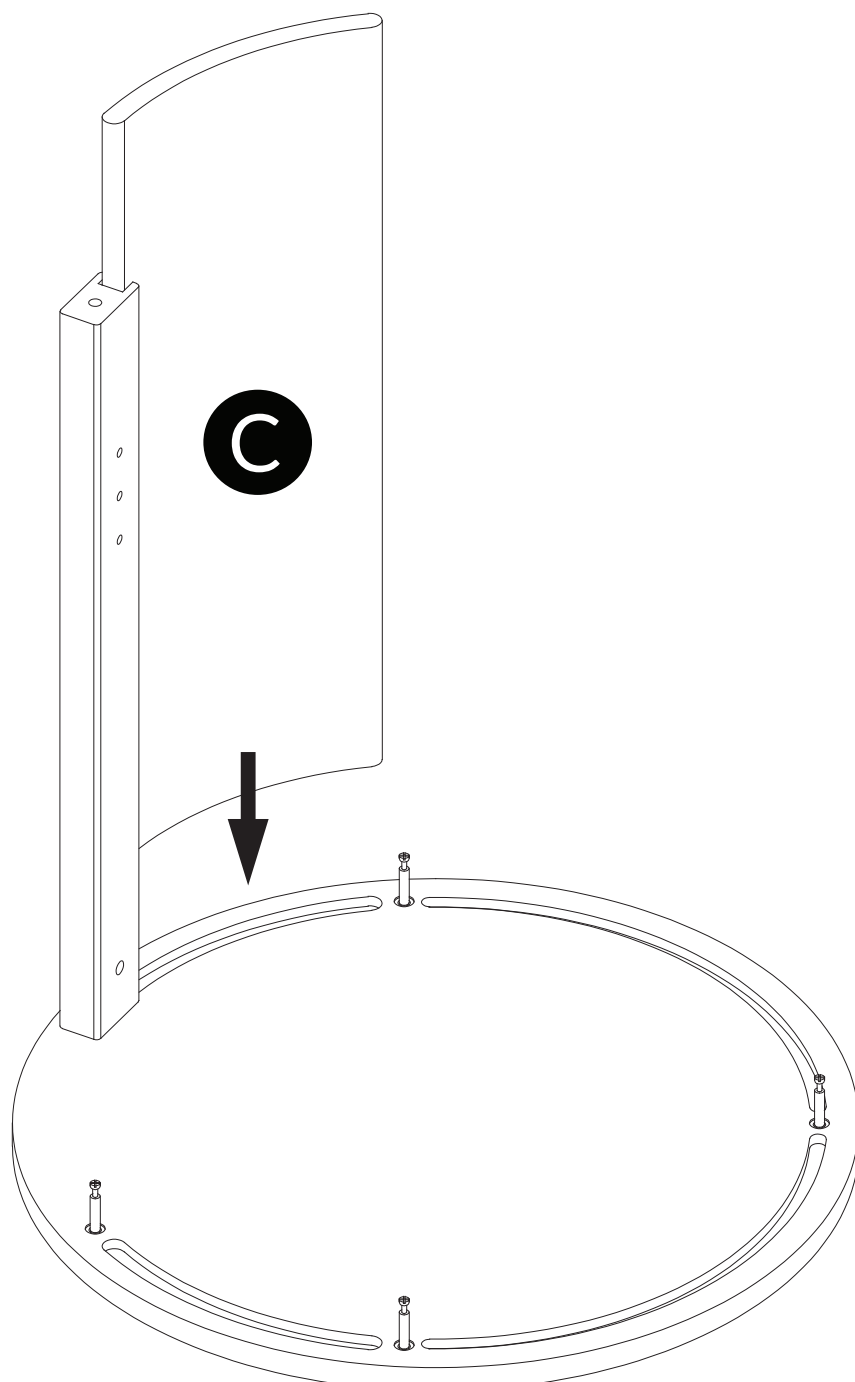

- | | | | | |
|---|---|--|---|---|
| ① | ② | ③ | ④ | ⑤ |
|  |  |  |  |  |
| Phillips Head
Screw Driver | Cam
Lock
Ø15x12mm | Cam
Screw
M6x40mm | Shelf
Support | Square
Feet
19.8x19.8mm |
| 1 pieces | 10 piece | 10 pieces | 5 pieces | 5 pieces |

Parts

1

2

Insert cam screws (#3) into base.

3

Attached part B onto base over cam screw.

4

Slide part C through slots on parts A and B

5

Slide part D over C and onto base.

6

Insert cam lock (#2) into part B with arrow pointing down.
Turn to lock.

Note: Do not force! If cam lock does not turn, remove wall, turn cam screw counter clockwise so screw is higher. Then reattach wall.

7

Slide part E over D and onto base.

8

Insert cam lock (#2) into part D with arrow pointing down. Turn to lock.

9

Slide part F over E and onto base.

10

Slide part G over F and onto base.