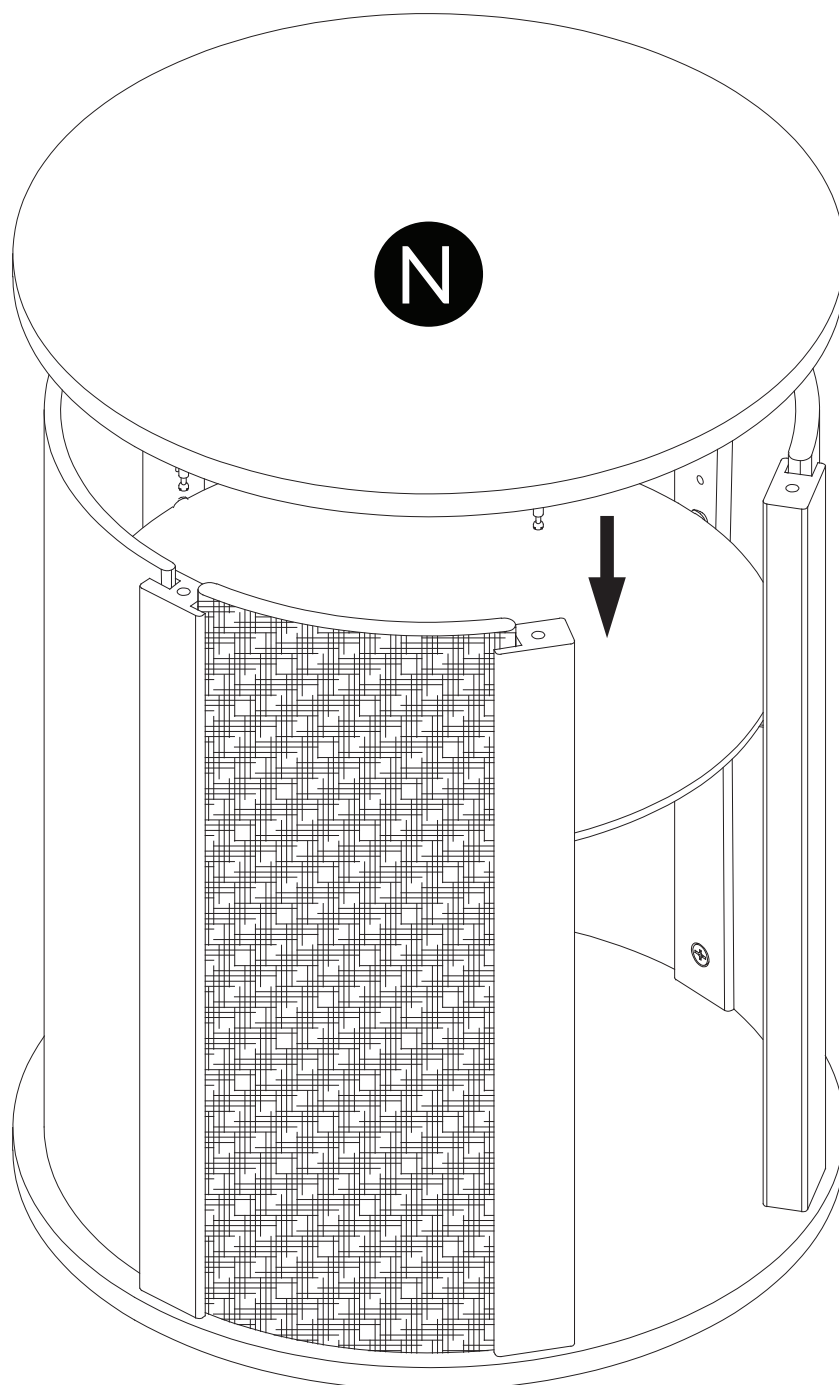

1 piece

Insert cam lock (#2) into part H with arrow pointing down. Turn to lock.

15

Slide part J over I and onto base.

16

Insert cam lock (#2) into part J with arrow pointing down. Turn to lock.

17

Insert shelf supports (#4) at desired height.

18

Place part K onto shelf supports.

19

Insert cam screws (#3) into top platform.

20

Line up holes on wall with cam screws and lower until flush.

21

2

5 pieces

Insert cam lock (#2) around top
with arrows pointing up.
Tighted to lock.

22

Add cushion to complete assembly.

Enjoy!

About The Refined Feline

The Refined Feline's mission is to bring modern, innovative designs to cat furniture. We strive to reinvent how people view the products that they and their feline companions use in their shared space. All our cat trees, cat wall shelves, cat beds, and litter box furniture are thoughtfully crafted to be the best they can be for you, your home, and your cats. Our team of dedicated cat lovers believes that cat furniture should be embraced and admired as an integral part of your home, just like your cat.