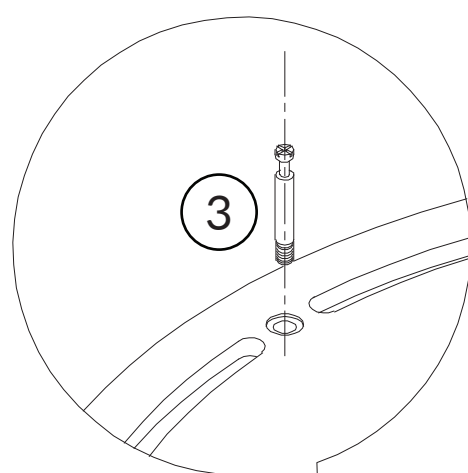

- | | | | | |
|---|---|--|---|---|
| ① | ② | ③ | ④ | ⑤ |
|  |  |  |  |  |
| Phillips Head
Screw Driver | Cam
Lock
Ø15x12mm | Cam
Screw
M6x40mm | Shelf
Support | Square
Feet
19.8x19.8mm |
| 1 pieces | 10 piece | 10 pieces | 5 pieces | 5 pieces |

Parts

1

2

Insert cam screws (#3) into base.

3

Attached part B onto base over cam screw.

4

Slide part C through slots on parts A and B