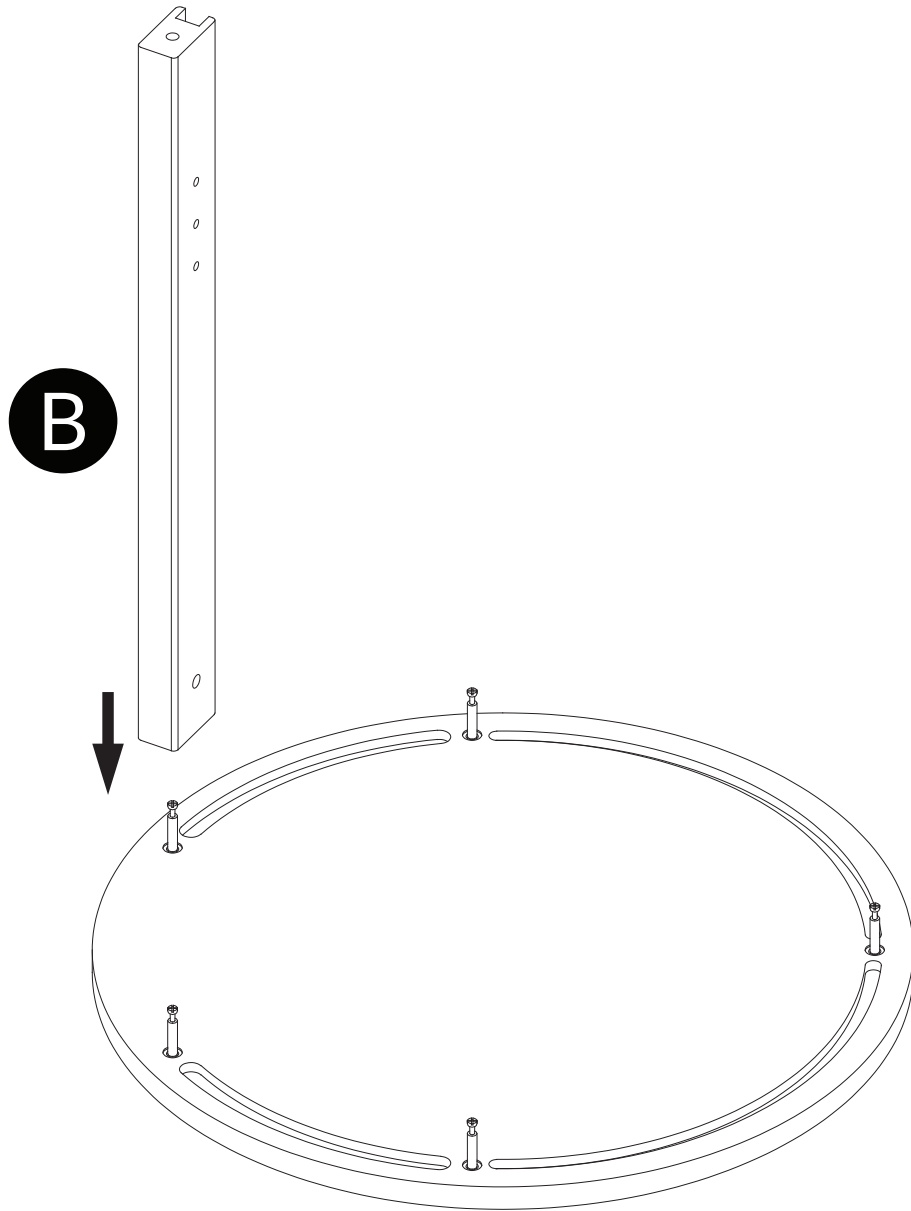

- | | | | | |
|---|---|--|---|---|
| ① | ② | ③ | ④ | ⑤ |
|  |  |  |  |  |
| Phillips Head
Screw Driver | Cam
Lock
Ø15x12mm | Cam
Screw
M6x40mm | Shelf
Support | Square
Feet
19.8x19.8mm |
| 1 pieces | 10 piece | 10 pieces | 5 pieces | 5 pieces |

Parts

1

2

Insert cam screws (#3) into base.

3

Attached part B onto base over cam screw.

4

Slide part C through slots on parts A and B

5

Slide part D over C and onto base.

6

Insert cam lock (#2) into part B with arrow pointing down.
Turn to lock.

Note: Do not force! If cam lock does not turn, remove wall, turn cam screw counter clockwise so screw is higher. Then reattach wall.

7

Slide part E over D and onto base.

8

Insert cam lock (#2) into part D with arrow pointing down. Turn to lock.

9

Slide part F over E and onto base.

10

Slide part G over F and onto base.