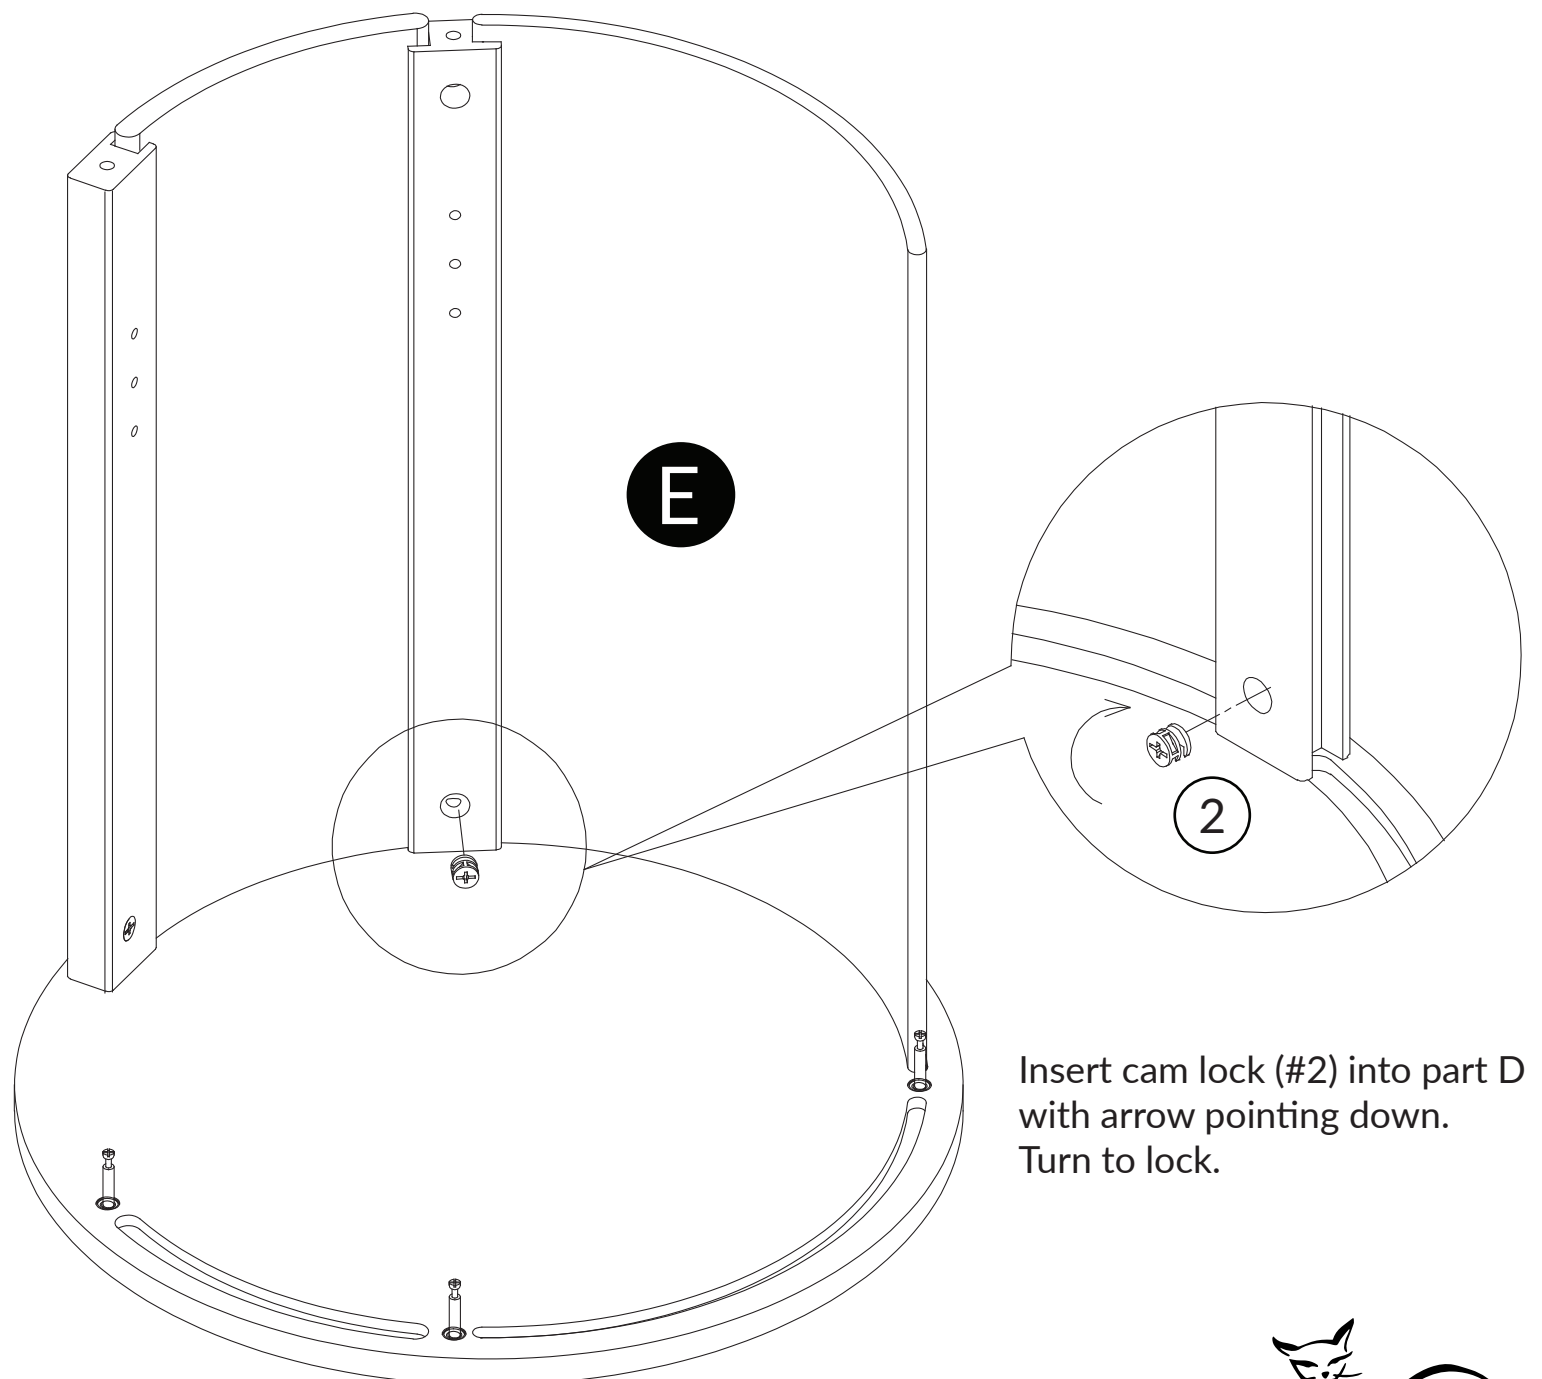

Parts

1

2

Insert cam screws (#3) into base.

3

Attached part B onto base over cam screw.

4

Slide part C through slots on parts A and B

5

Slide part D over C and onto base.

6

Insert cam lock (#2) into part B with arrow pointing down.
Turn to lock.

Note: Do not force! If cam lock does not turn, remove wall, turn cam screw counter clockwise so screw is higher. Then reattach wall.

7

Slide part E over D and onto base.

8

Insert cam lock (#2) into part D with arrow pointing down. Turn to lock.

9

Slide part F over E and onto base.

10

Slide part G over F and onto base.