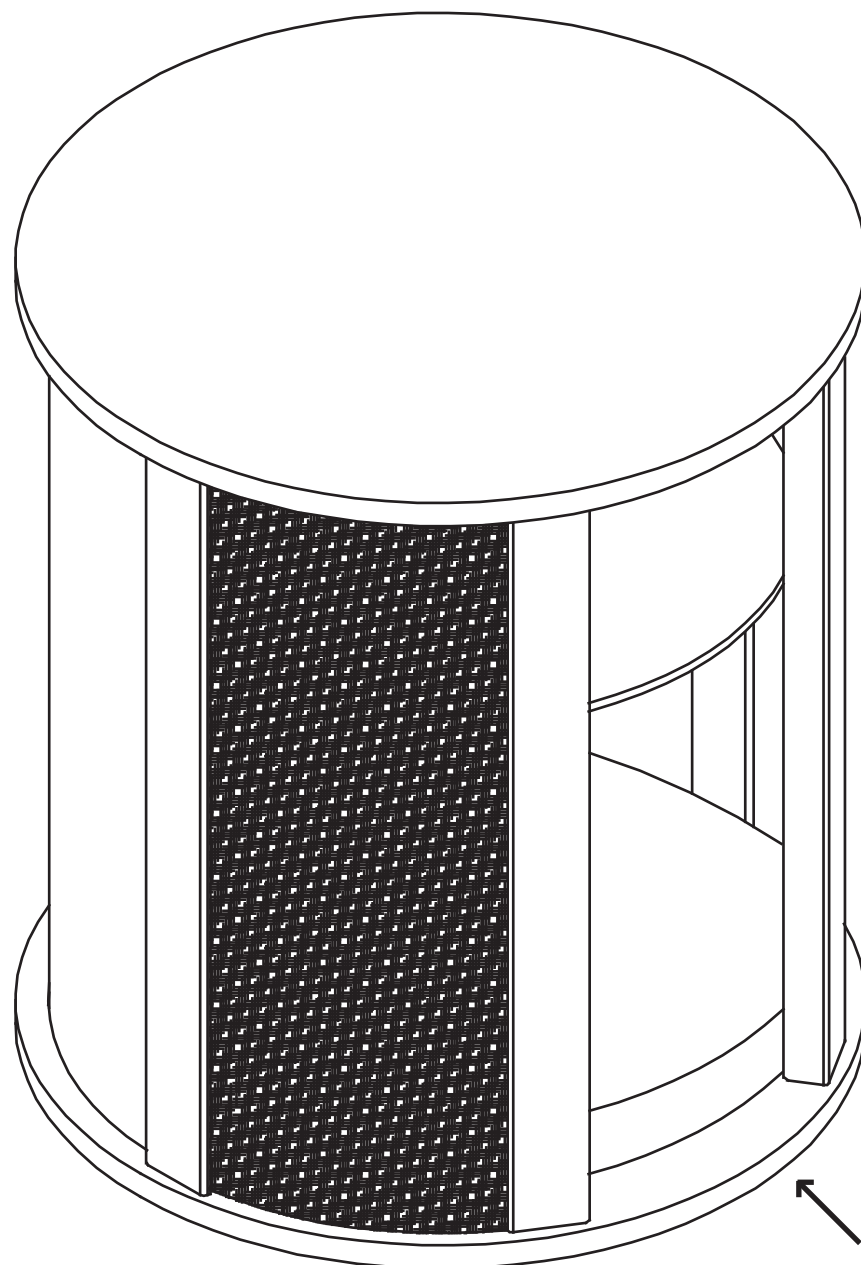

5 pieces

Insert cam lock (#2) around top
with arrows pointing up.
Tighted to lock.

22

Add cushion to complete assembly.

Enjoy!

About The Refined Feline

The Refined Feline's mission is to bring modern, innovative designs to cat furniture. We strive to reinvent how people view the products that they and their feline companions use in their shared space. All our cat trees, cat wall shelves, cat beds, and litter box furniture are thoughtfully crafted to be the best they can be for you, your home, and your cats. Our team of dedicated cat lovers believes that cat furniture should be embraced and admired as an integral part of your home, just like your cat.