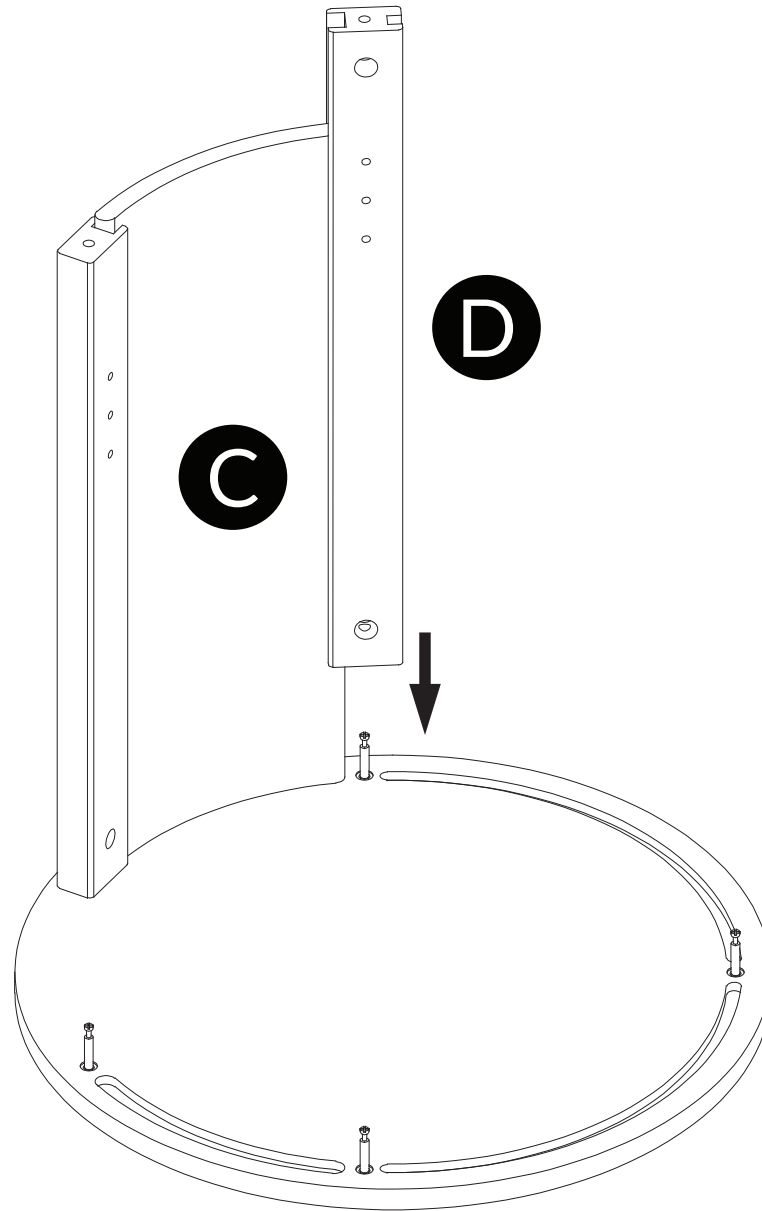

- | | | | | |
|---|---|--|---|---|
| ① | ② | ③ | ④ | ⑤ |
|  |  |  |  |  |
| Phillips Head
Screw Driver | Cam
Lock
Ø15x12mm | Cam
Screw
M6x40mm | Shelf
Support | Square
Feet
19.8x19.8mm |
| 1 pieces | 10 piece | 10 pieces | 5 pieces | 5 pieces |

Parts

1

2

Insert cam screws (#3) into base.

3

Attached part B onto base over cam screw.

4

Slide part C through slots on parts A and B

5

Slide part D over C and onto base.

6

Insert cam lock (#2) into part B with arrow pointing down.
Turn to lock.

Note: Do not force! If cam lock does not turn, remove wall, turn cam screw counter clockwise so screw is higher. Then reattach wall.

7

Slide part E over D and onto base.

8

Insert cam lock (#2) into part D with arrow pointing down. Turn to lock.

9

Slide part F over E and onto base.

10

Slide part G over F and onto base.