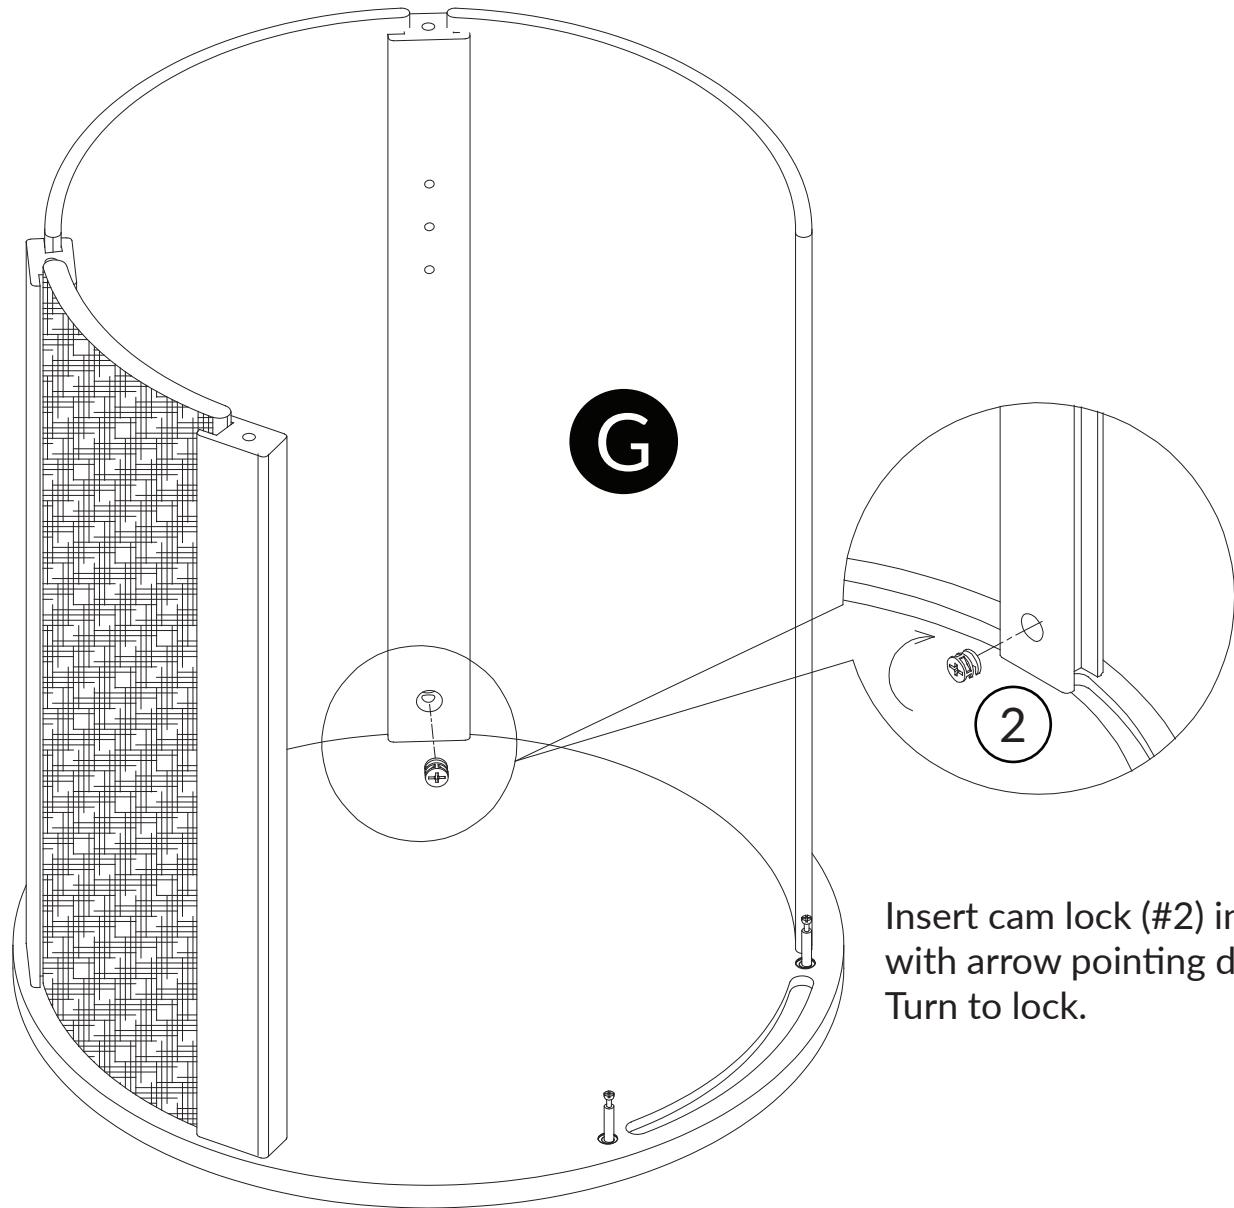

11

Insert cam lock (#2) into part F with arrow pointing down. Turn to lock.

12

Slide part H over G and onto base.