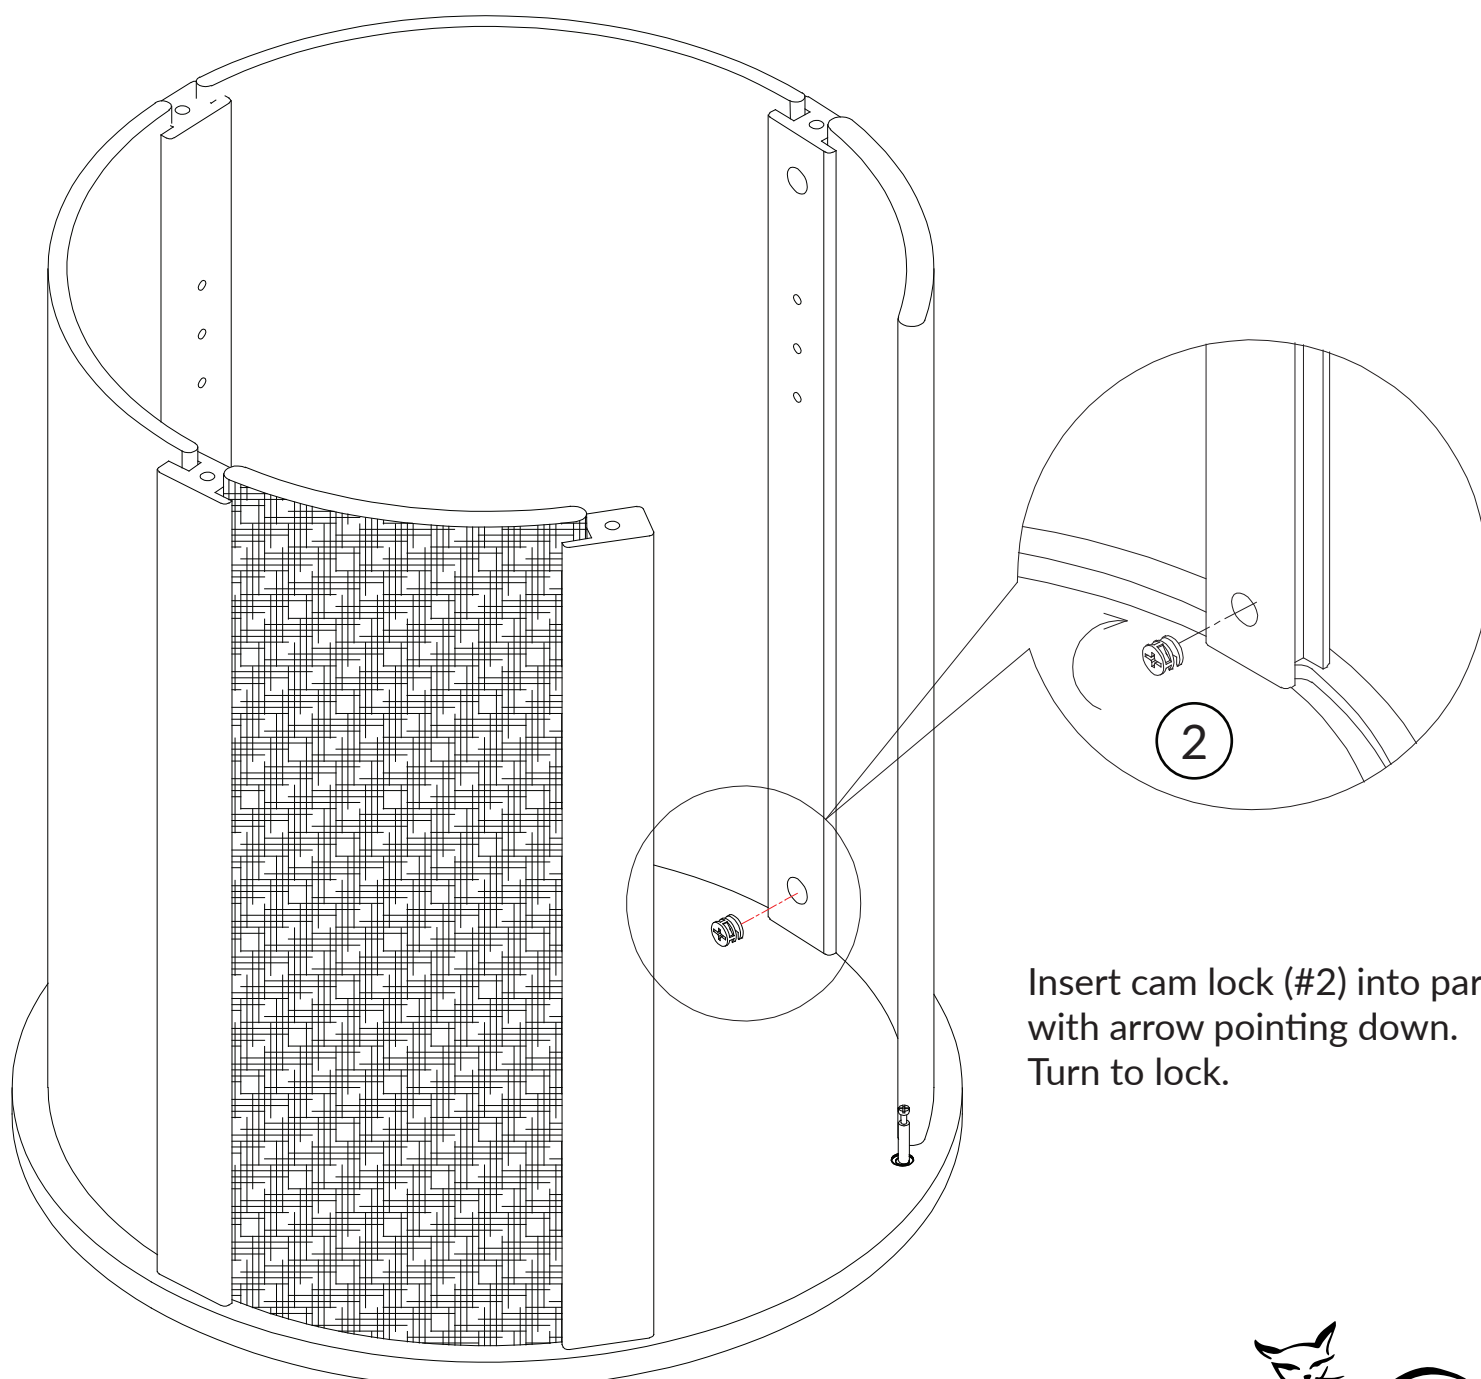

11

Insert cam lock (#2) into part F with arrow pointing down. Turn to lock.

12

Slide part H over G and onto base.

13

Slide part I over H and onto base.

14

2

1 piece

Insert cam lock (#2) into part H with arrow pointing down. Turn to lock.

15

Slide part J over I and onto base.

16

Insert cam lock (#2) into part J with arrow pointing down. Turn to lock.

17

Insert shelf supports (#4) at desired height.