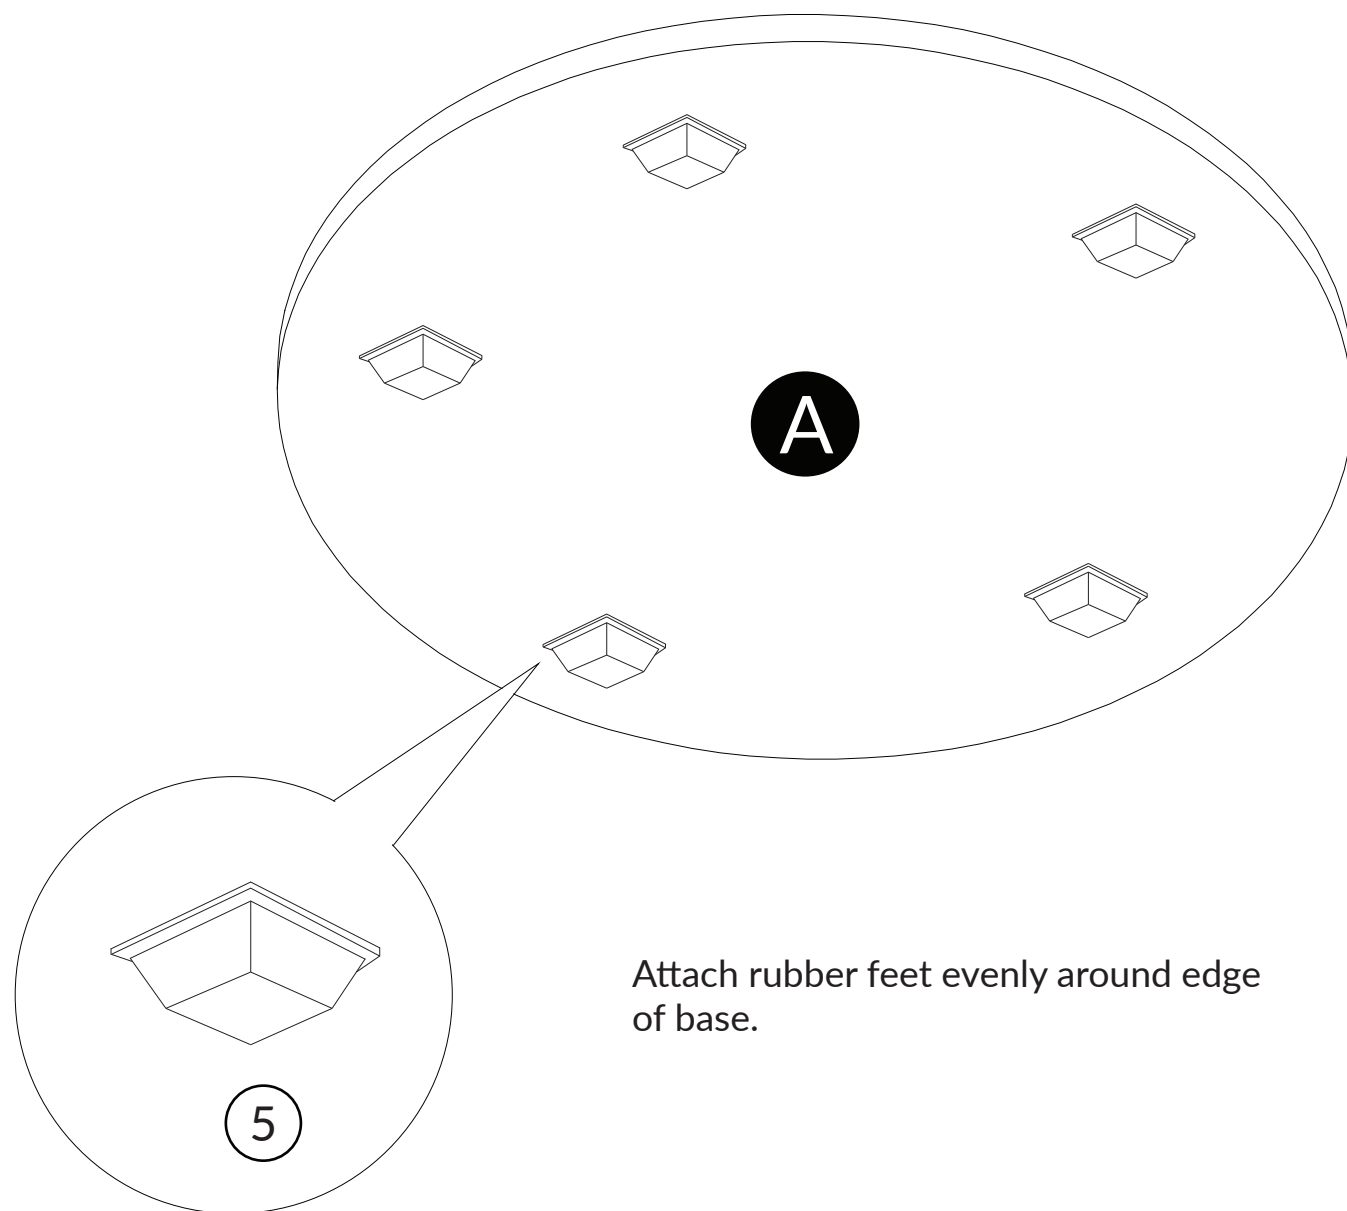

Share a photo of your cat on their new Purrrrfect End Table!

Find us on Facebook or tag on Instagram:

#PurrrrfectEndTable
@RefinedFeline

© RefinedKind Pet Products. All Rights Reserved

WHAT'S IN THE BOX?

Hardware

- | | | | | |
|---|---|--|---|---|
| ① | ② | ③ | ④ | ⑤ |
|  |  |  |  |  |
| Phillips Head
Screw Driver | Cam
Lock
Ø15x12mm | Cam
Screw
M6x40mm | Shelf
Support | Square
Feet
19.8x19.8mm |
| 1 pieces | 10 piece | 10 pieces | 5 pieces | 5 pieces |

Parts

1

2

Insert cam screws (#3) into base.

3

Attached part B onto base over cam screw.

4

Slide part C through slots on parts A and B