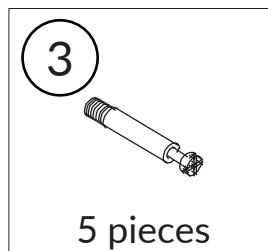

- | | | | | |
|---|---|--|---|---|
| ① | ② | ③ | ④ | ⑤ |
|  |  |  |  |  |
| Phillips Head
Screw Driver | Cam
Lock
Ø15x12mm | Cam
Screw
M6x40mm | Shelf
Support | Square
Feet
19.8x19.8mm |
| 1 pieces | 10 piece | 10 pieces | 5 pieces | 5 pieces |

Parts

1

2

Insert cam screws (#3) into base.

3

Attached part B onto base over cam screw.

4

Slide part C through slots on parts A and B