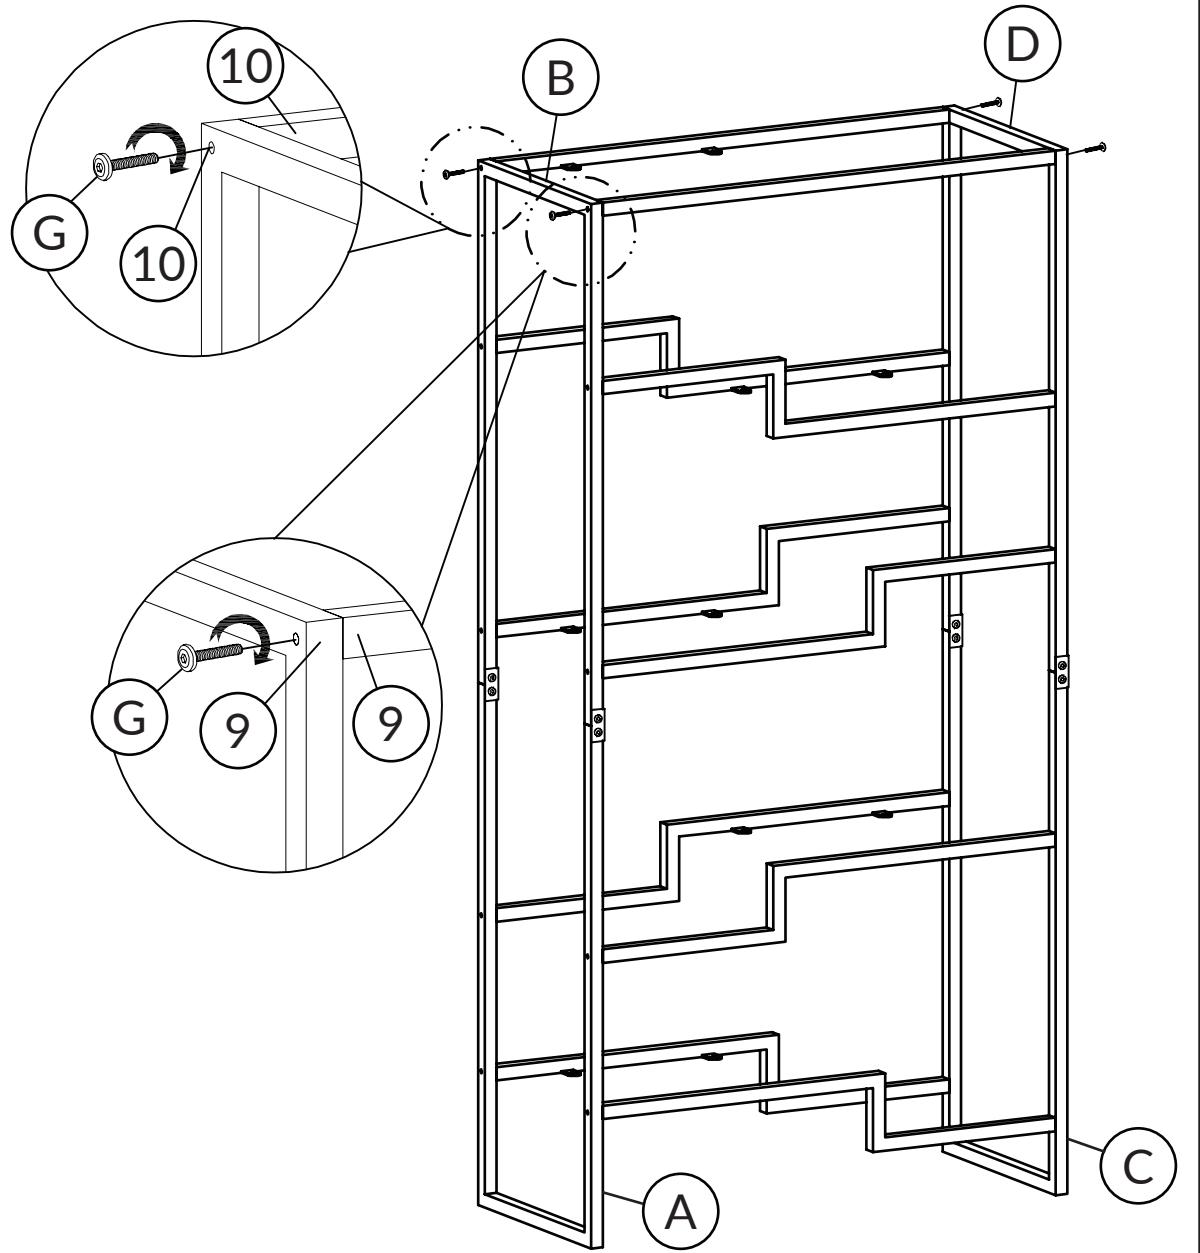

H

8 pieces

L

4 pieces

Insert each screw first,
then tighten.

5

G

4 pieces

6

G

4 pieces

7

8

Lay on side for easier installation of platforms.

Note: Pre-drilled hole accommodates our hanging cat toy, sold separately.

9

Place into position. If unstable, adjust feet levelers. To install anti-tipping wall mount, proceed to step 10.

Assembly complete. Enjoy!

Visit TheRefinedFeline.com for replacement covers and accessories such as hanging cat toys and food bowl platforms. Replacement covers also available.