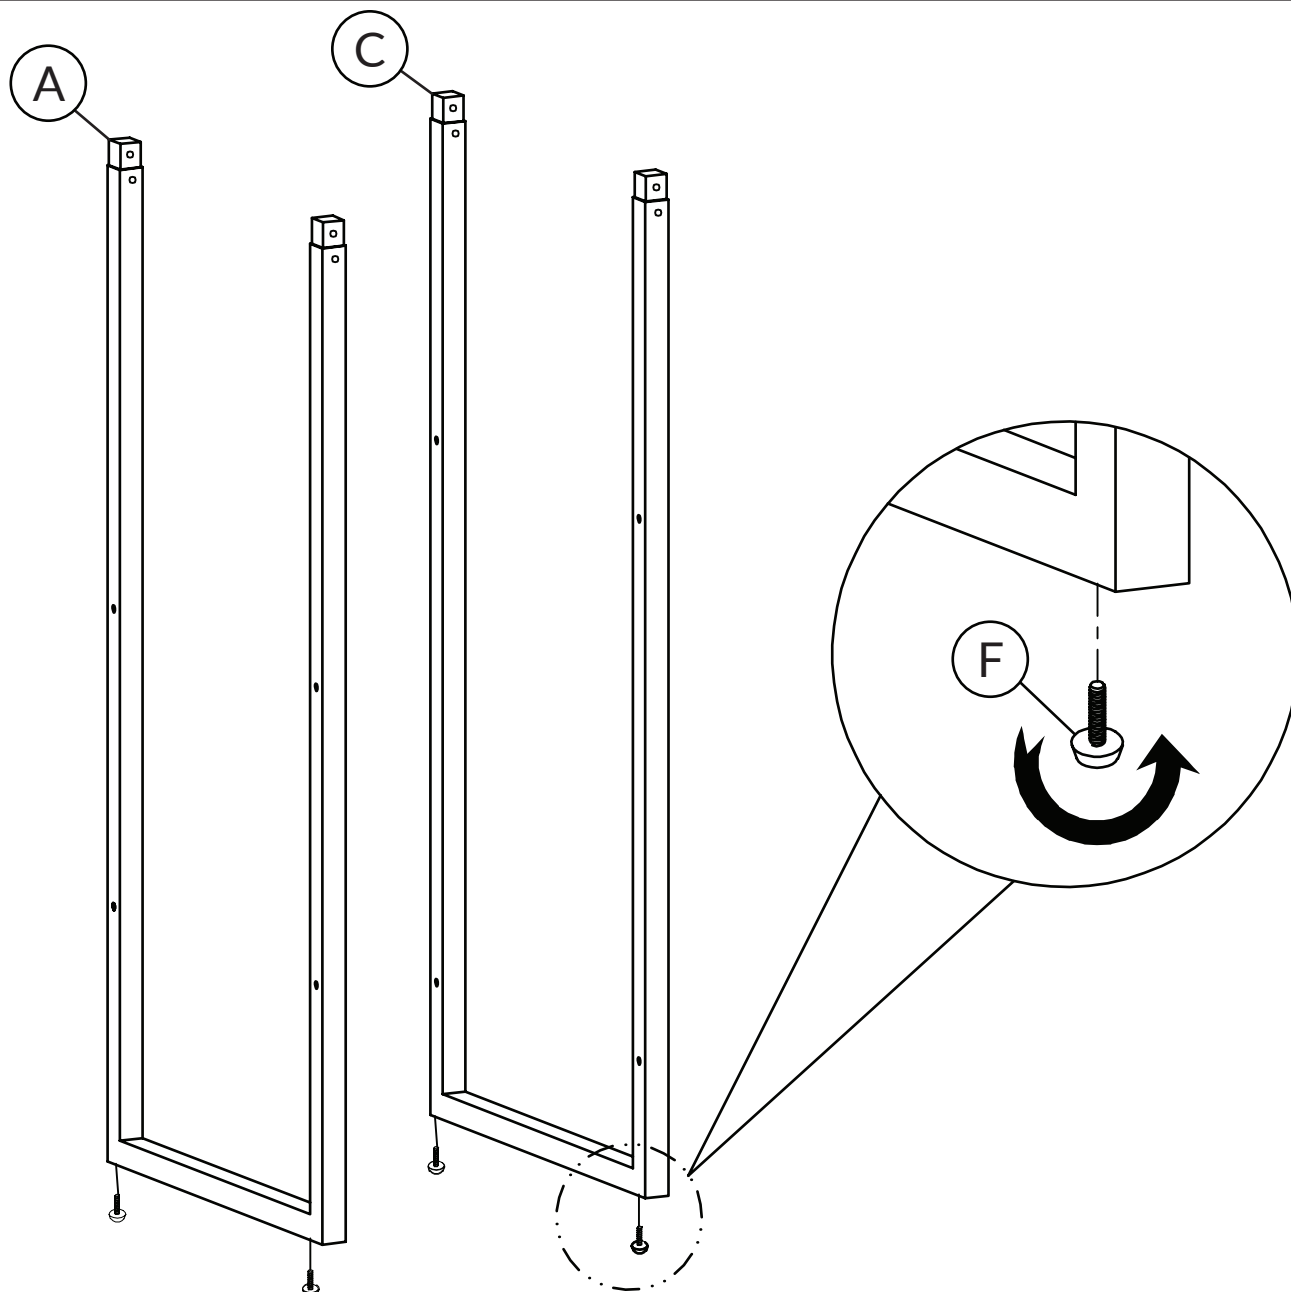

1

2

Use allen wrench (E) to tighten screws.