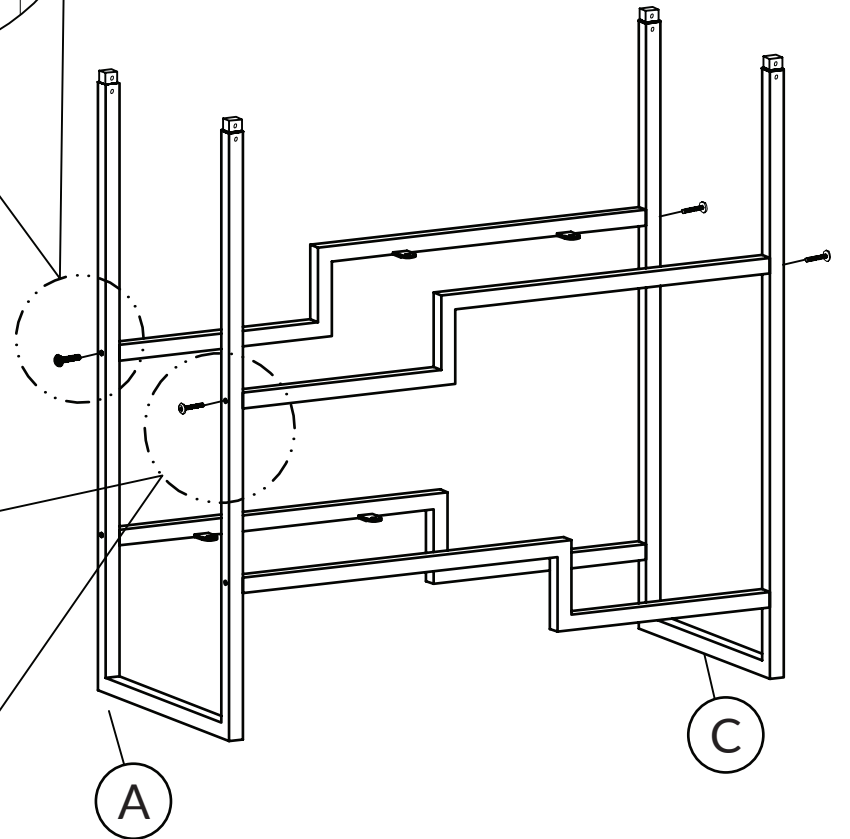

WHAT'S IN THE BOX?

Hardware

								
(E)	(F)	(G)	(H)	(I)	(J)	(K)	(L)	(M)
Allen Wrench 4mm	Feet Leveler M6*20mm 4 pieces	Hex Screw M6*35mm 20 pieces	Hex Screw M6*15mm 28 pieces	Wood Screw M4*50mm 2 pieces	Security Plate 1 piece	Nylon Cable Tie 1 piece	Connecting Plate 4 pieces	Wall Anchor 2 pieces

Parts

1

2

Use allen wrench (E) to tighten screws.

3

G

4 pieces

4

H

8 pieces

L

4 pieces

Insert each screw first,
then tighten.

5

G

4 pieces

6

G

4 pieces

7

8

Lay on side for easier installation of platforms.

Note: Pre-drilled hole accommodates our hanging cat toy, sold separately.

9