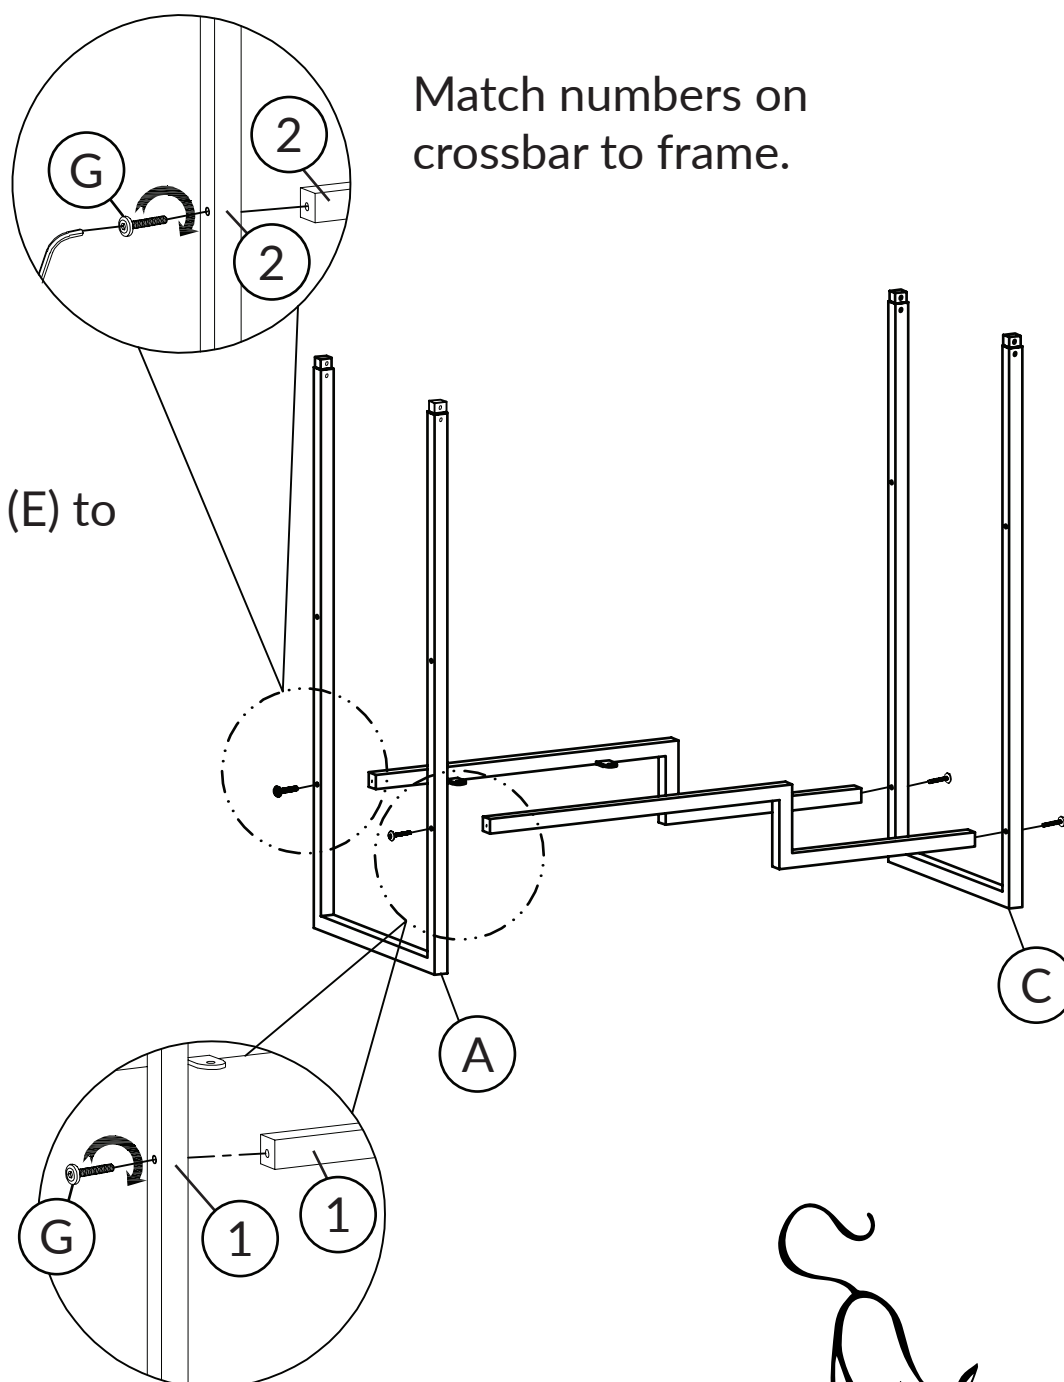

WHAT'S IN THE BOX?

Hardware

								
(E)	(F)	(G)	(H)	(I)	(J)	(K)	(L)	(M)
Allen Wrench 4mm	Feet Leveler M6*20mm 4 pieces	Hex Screw M6*35mm 20 pieces	Hex Screw M6*15mm 28 pieces	Wood Screw M4*50mm 2 pieces	Security Plate 1 piece	Nylon Cable Tie 1 piece	Connecting Plate 4 pieces	Wall Anchor 2 pieces

Parts

1

2

Use allen wrench (E) to tighten screws.

3

G

4 pieces

4

H

8 pieces

L

4 pieces

Insert each screw first,
then tighten.

5

G

4 pieces

6

G

4 pieces

7

8

Lay on side for easier installation of platforms.

Note: Pre-drilled hole accommodates our hanging cat toy, sold separately.

9