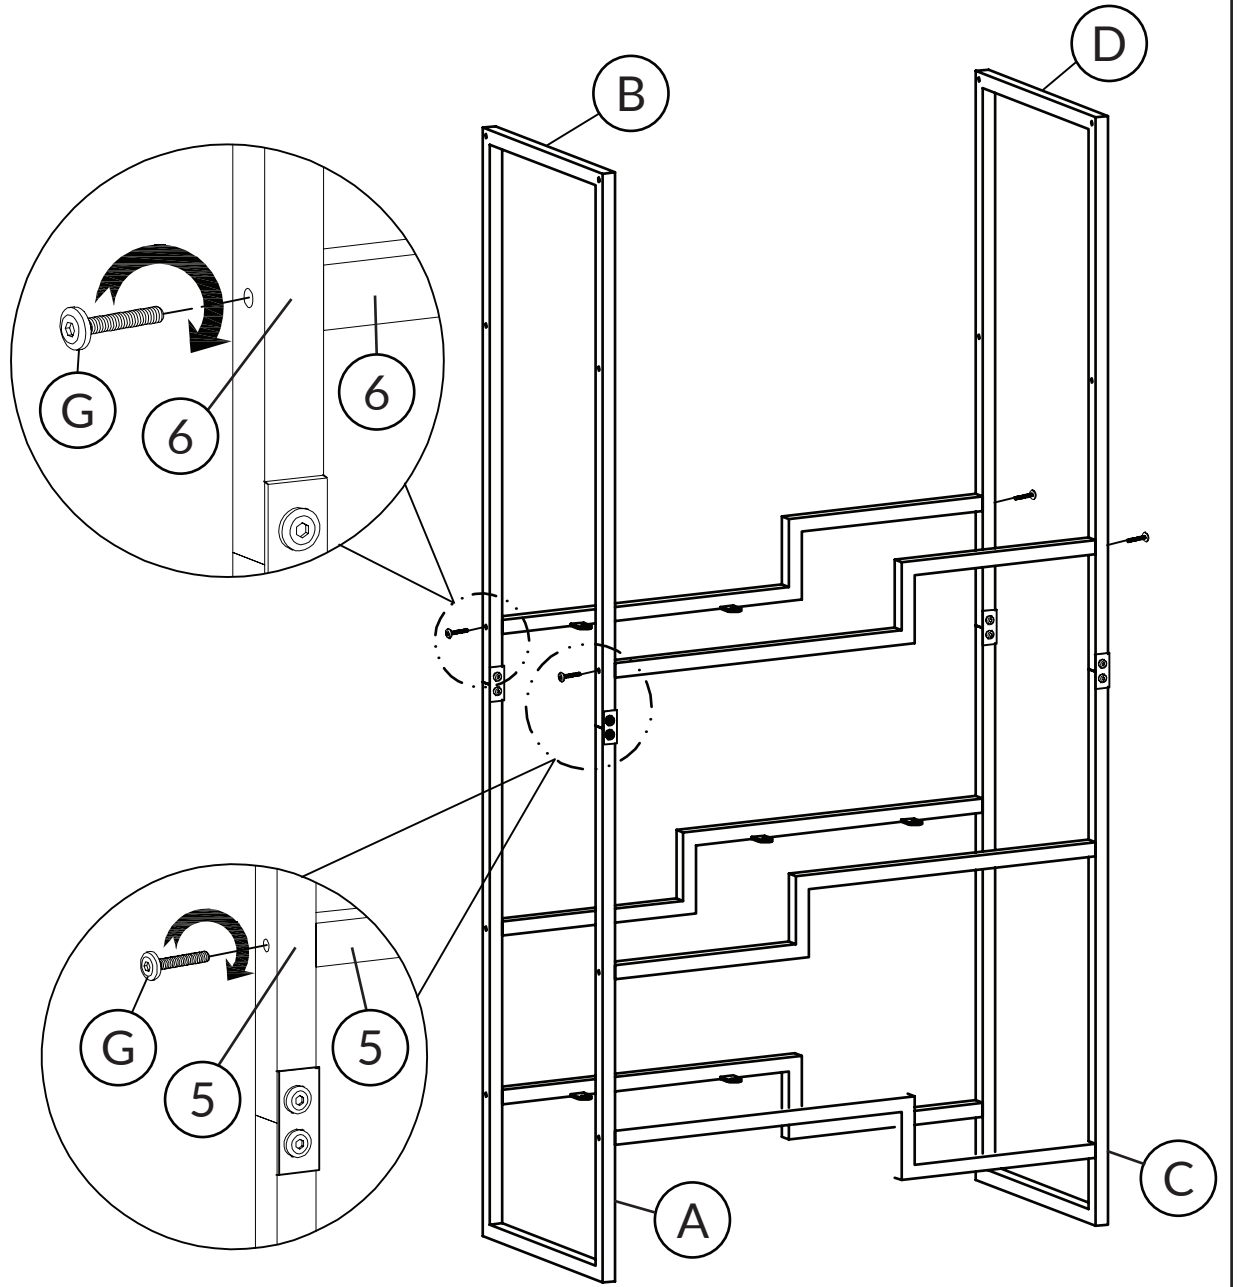

WHAT'S IN THE BOX?

Hardware

								
(E)	(F)	(G)	(H)	(I)	(J)	(K)	(L)	(M)
Allen Wrench 4mm	Feet Leveler M6*20mm 4 pieces	Hex Screw M6*35mm 20 pieces	Hex Screw M6*15mm 28 pieces	Wood Screw M4*50mm 2 pieces	Security Plate 1 piece	Nylon Cable Tie 1 piece	Connecting Plate 4 pieces	Wall Anchor 2 pieces

H

8 pieces

L

4 pieces

Insert each screw first,
then tighten.

5

G

4 pieces

6

G

4 pieces

7

8

Lay on side for easier installation of platforms.

Note: Pre-drilled hole accommodates our hanging cat toy, sold separately.

9

Place into position. If unstable, adjust feet levelers. To install anti-tipping wall mount, proceed to step 10.

Assembly complete. Enjoy!

Visit TheRefinedFeline.com for replacement covers and accessories such as hanging cat toys and food bowl platforms. Replacement covers also available.