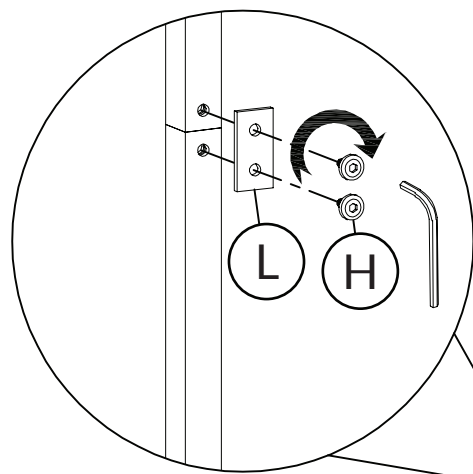

WHAT'S IN THE BOX?

Hardware

								
(E)	(F)	(G)	(H)	(I)	(J)	(K)	(L)	(M)
Allen Wrench 4mm	Feet Leveler M6*20mm 4 pieces	Hex Screw M6*35mm 20 pieces	Hex Screw M6*15mm 28 pieces	Wood Screw M4*50mm 2 pieces	Security Plate 1 piece	Nylon Cable Tie 1 piece	Connecting Plate 4 pieces	Wall Anchor 2 pieces

Parts

1

2

Use allen wrench (E) to tighten screws.

3

G

4 pieces

4

H

8 pieces

L

4 pieces

Insert each screw first,
then tighten.

5

G

4 pieces

6

G

4 pieces

7

8

Lay on side for easier installation of platforms.

Note: Pre-drilled hole accommodates our hanging cat toy, sold separately.

9