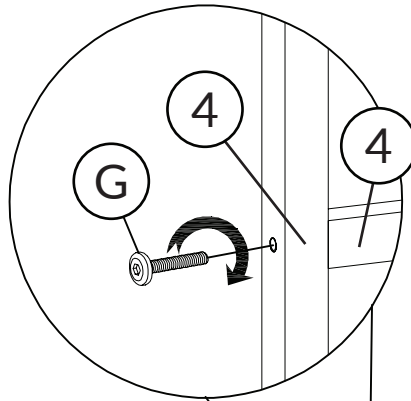

WHAT'S IN THE BOX?

Hardware

								
(E)	(F)	(G)	(H)	(I)	(J)	(K)	(L)	(M)
Allen Wrench 4mm	Feet Leveler M6*20mm 4 pieces	Hex Screw M6*35mm 20 pieces	Hex Screw M6*15mm 28 pieces	Wood Screw M4*50mm 2 pieces	Security Plate 1 piece	Nylon Cable Tie 1 piece	Connecting Plate 4 pieces	Wall Anchor 2 pieces

Parts

1

2

Use allen wrench (E) to tighten screws.

3

G

4 pieces

4

H

8 pieces

L

4 pieces

Insert each screw first,
then tighten.

5

G

4 pieces

6

G

4 pieces

7

8

Lay on side for easier installation of platforms.

Note: Pre-drilled hole accommodates our hanging cat toy, sold separately.

9