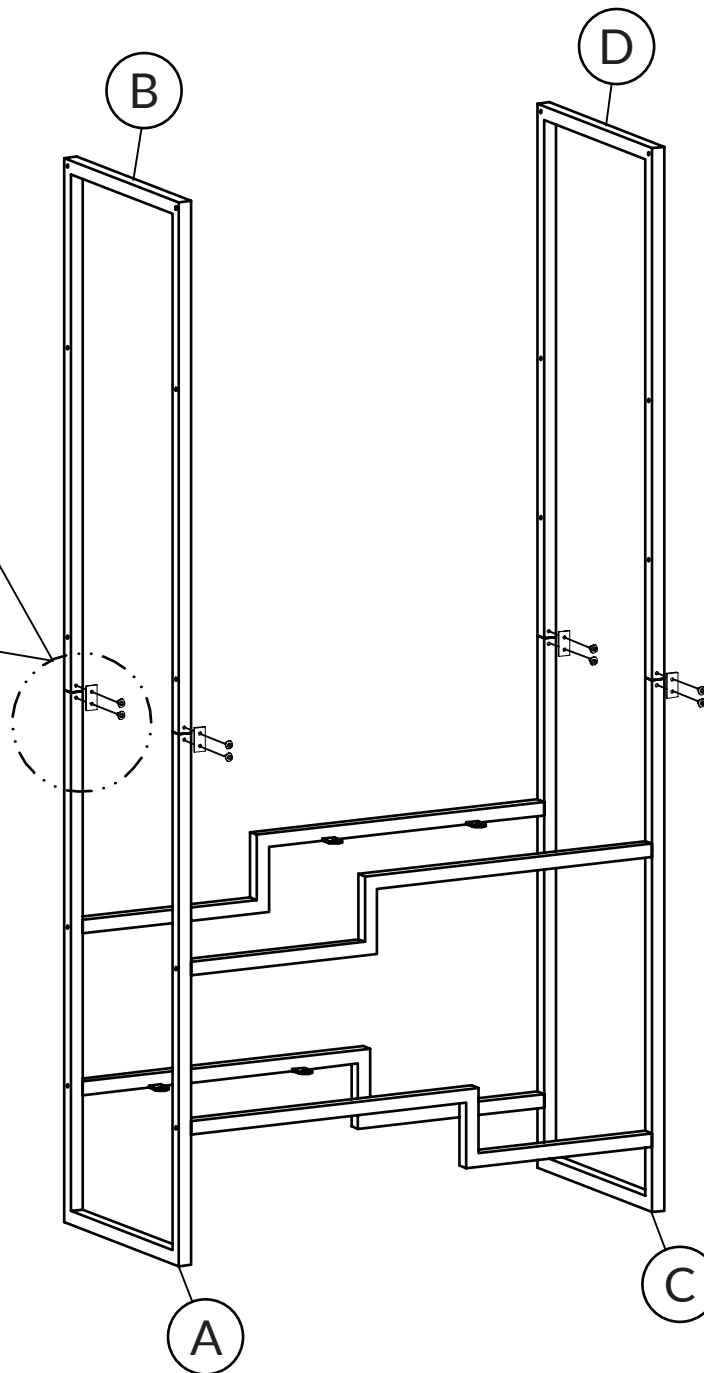

WHAT'S IN THE BOX?

Hardware

								
(E)	(F)	(G)	(H)	(I)	(J)	(K)	(L)	(M)
Allen Wrench 4mm	Feet Leveler M6*20mm 4 pieces	Hex Screw M6*35mm 20 pieces	Hex Screw M6*15mm 28 pieces	Wood Screw M4*50mm 2 pieces	Security Plate 1 piece	Nylon Cable Tie 1 piece	Connecting Plate 4 pieces	Wall Anchor 2 pieces

H

8 pieces

L

4 pieces

Insert each screw first,
then tighten.

5

G

4 pieces

6

G

4 pieces

7

8

Lay on side for easier installation of platforms.

Note: Pre-drilled hole accommodates our hanging cat toy, sold separately.

9