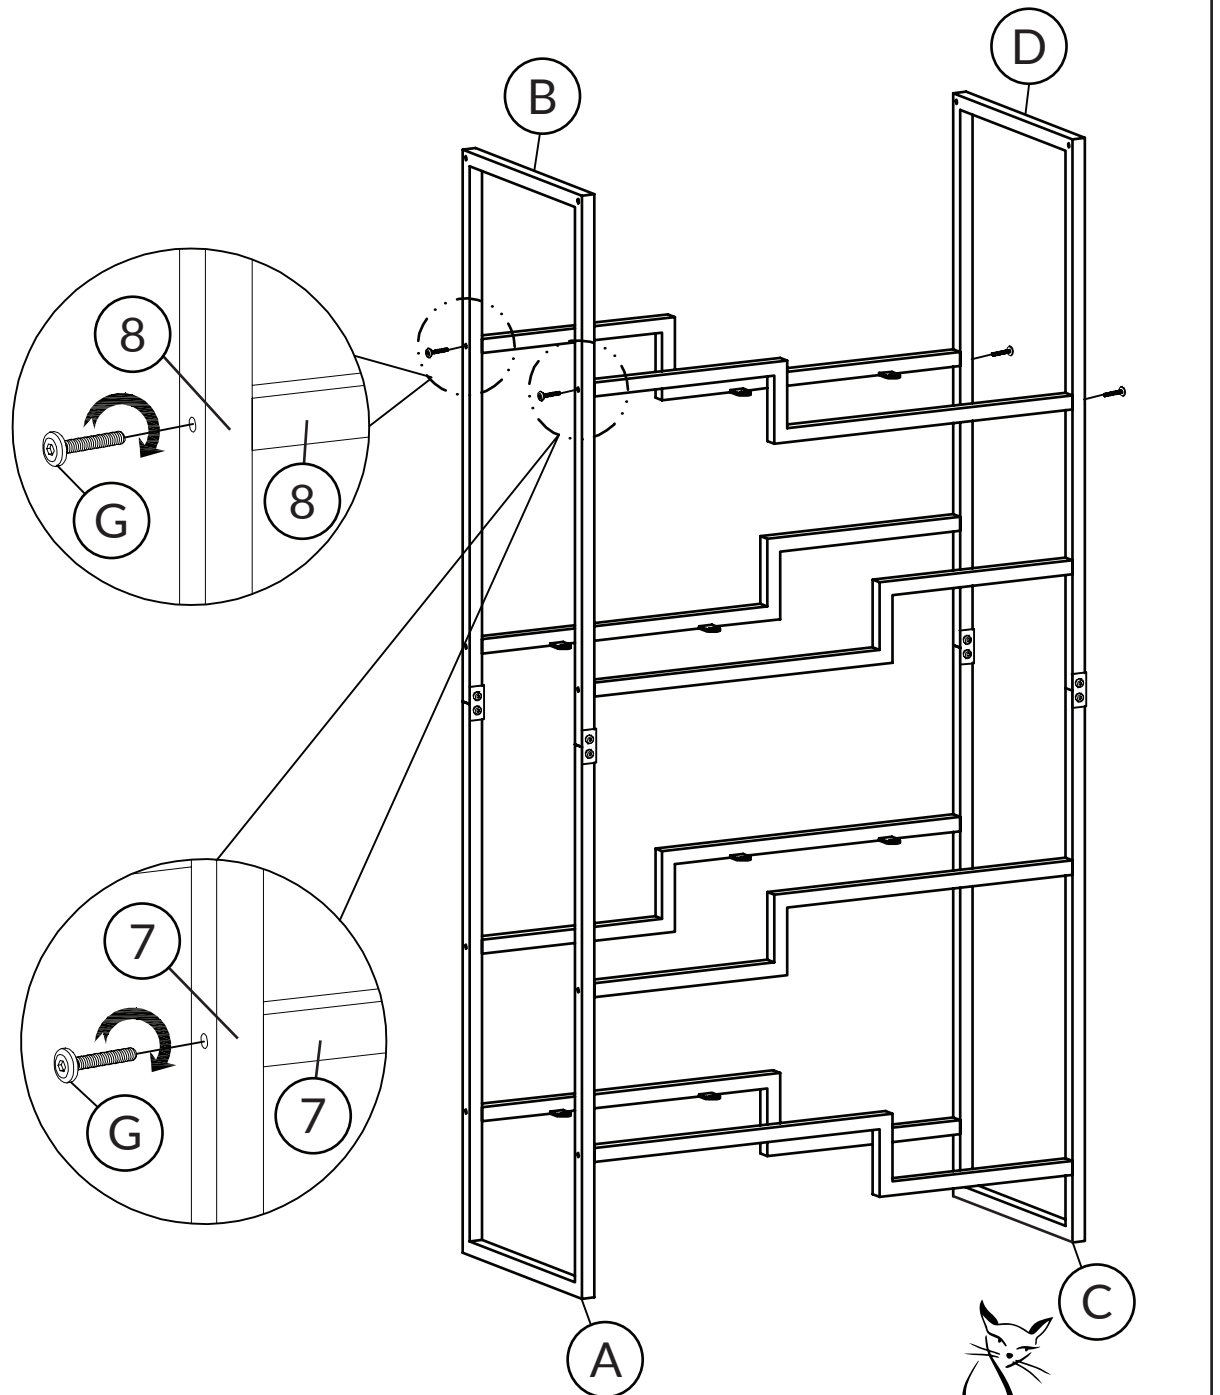

WHAT'S IN THE BOX?

Hardware

								
(E)	(F)	(G)	(H)	(I)	(J)	(K)	(L)	(M)
Allen Wrench 4mm	Feet Leveler M6*20mm 4 pieces	Hex Screw M6*35mm 20 pieces	Hex Screw M6*15mm 28 pieces	Wood Screw M4*50mm 2 pieces	Security Plate 1 piece	Nylon Cable Tie 1 piece	Connecting Plate 4 pieces	Wall Anchor 2 pieces

H

8 pieces

L

4 pieces

Insert each screw first,
then tighten.

5

G

4 pieces

6

G

4 pieces

7

8

Lay on side for easier installation of platforms.

Note: Pre-drilled hole accommodates our hanging cat toy, sold separately.

9

Place into position. If unstable, adjust feet levelers. To install anti-tipping wall mount, proceed to step 10.

Assembly complete. Enjoy!

Visit TheRefinedFeline.com for replacement covers and accessories such as hanging cat toys and food bowl platforms. Replacement covers also available.