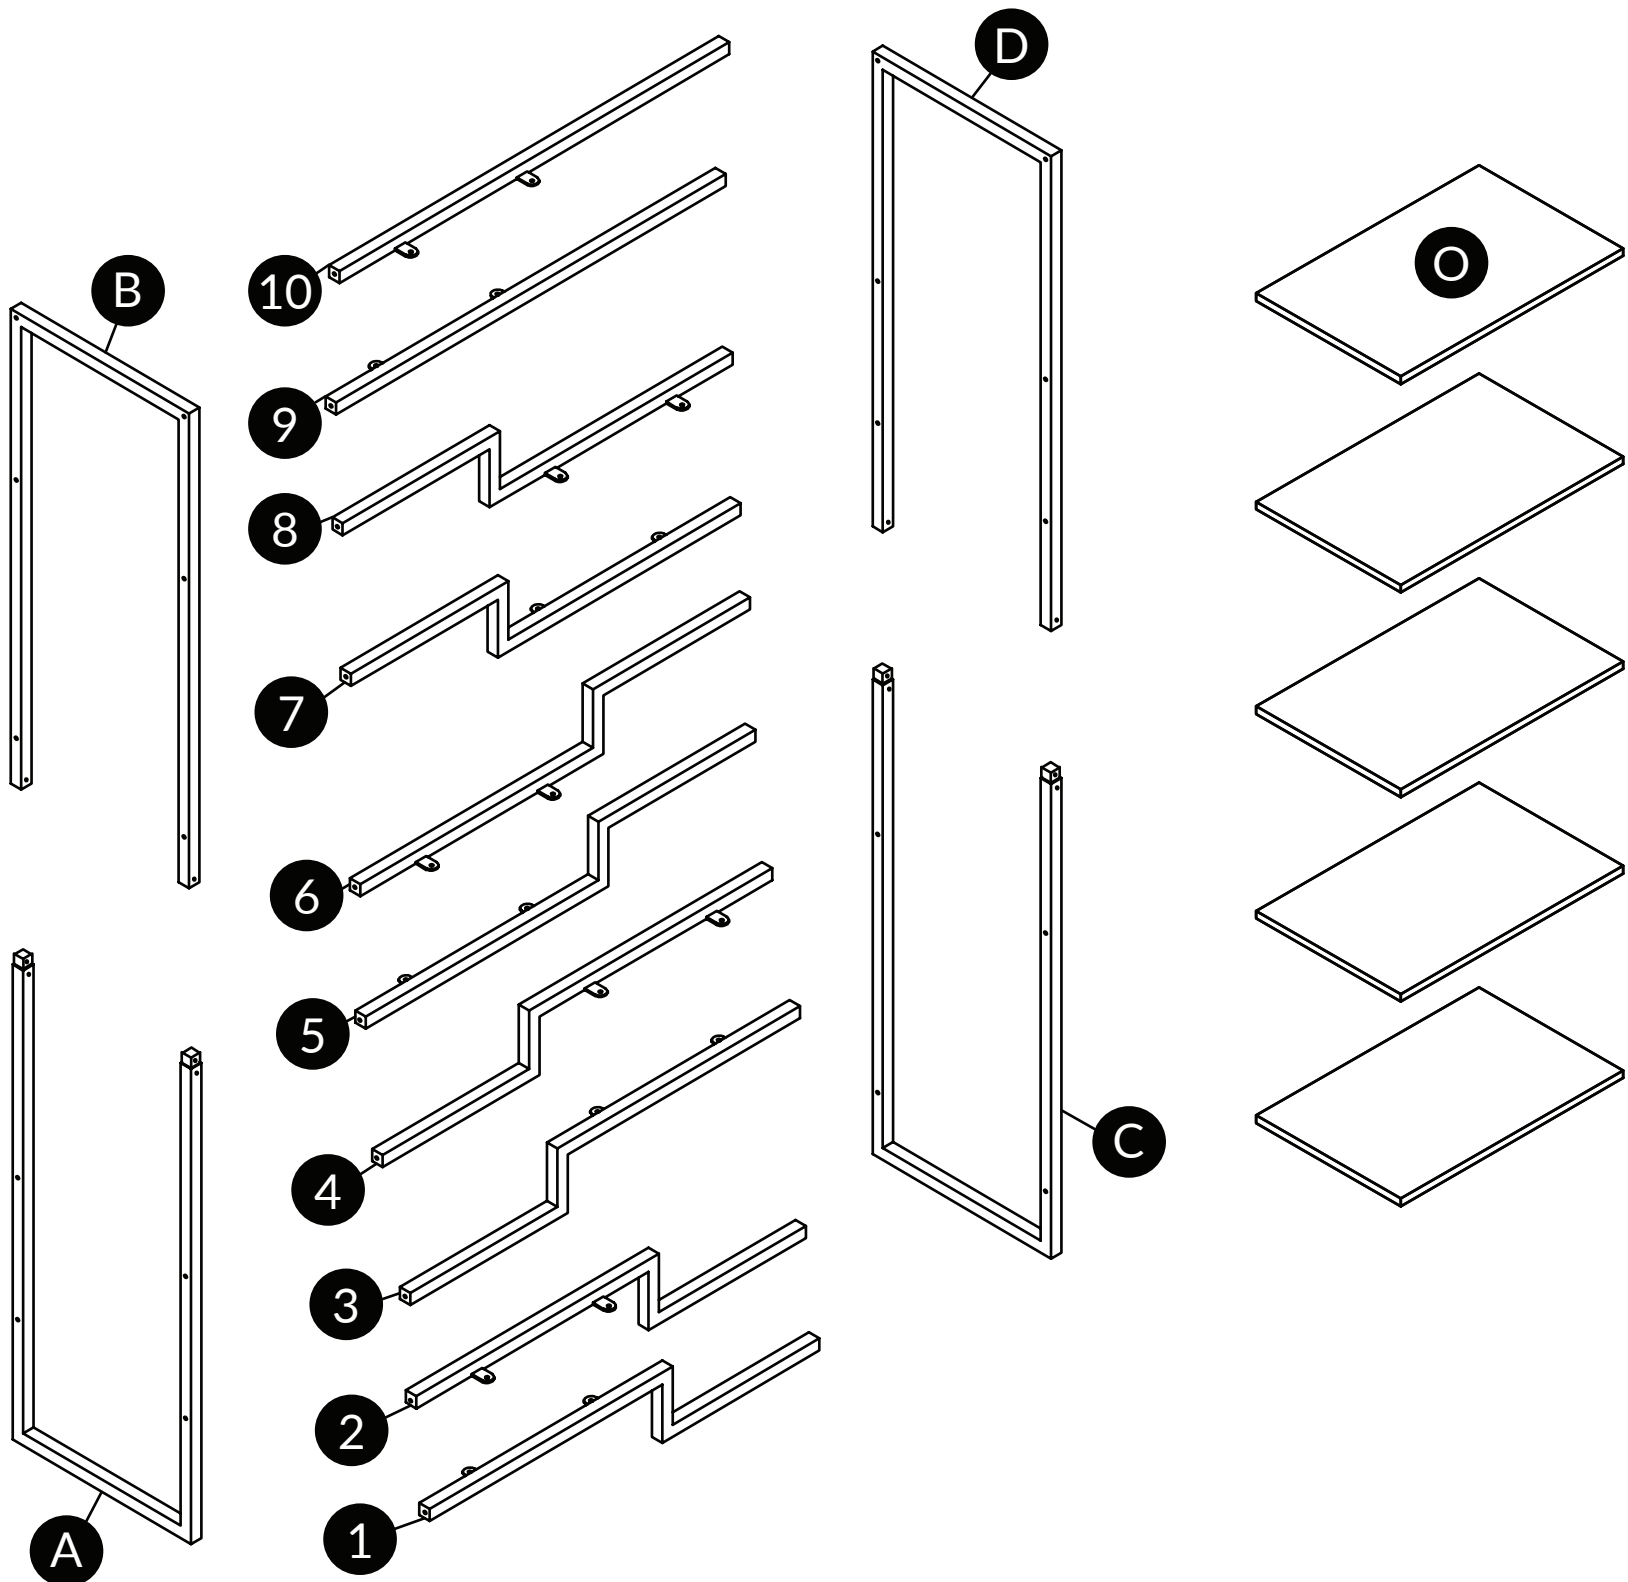

WHAT'S IN THE BOX?

Hardware

								
(E)	(F)	(G)	(H)	(I)	(J)	(K)	(L)	(M)
Allen Wrench 4mm	Feet Leveler M6*20mm 4 pieces	Hex Screw M6*35mm 20 pieces	Hex Screw M6*15mm 28 pieces	Wood Screw M4*50mm 2 pieces	Security Plate 1 piece	Nylon Cable Tie 1 piece	Connecting Plate 4 pieces	Wall Anchor 2 pieces

Parts

1

2

Use allen wrench (E) to tighten screws.

3

G

4 pieces

4

H

8 pieces

L

4 pieces

Insert each screw first,
then tighten.

5

G

4 pieces

6

G

4 pieces

7

8

Lay on side for easier installation of platforms.

Note: Pre-drilled hole accommodates our hanging cat toy, sold separately.

9