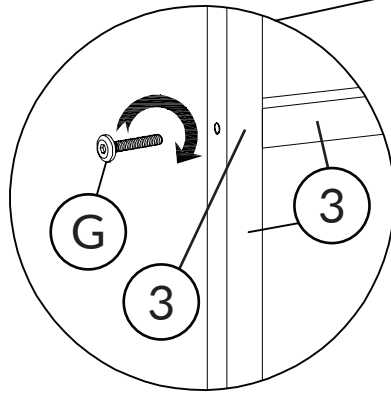

WHAT'S IN THE BOX?

Hardware

								
(E)	(F)	(G)	(H)	(I)	(J)	(K)	(L)	(M)
Allen Wrench 4mm	Feet Leveler M6*20mm 4 pieces	Hex Screw M6*35mm 20 pieces	Hex Screw M6*15mm 28 pieces	Wood Screw M4*50mm 2 pieces	Security Plate 1 piece	Nylon Cable Tie 1 piece	Connecting Plate 4 pieces	Wall Anchor 2 pieces

Parts

1

2

Use allen wrench (E) to tighten screws.

3

G

4 pieces

4

H

8 pieces

L

4 pieces

Insert each screw first,
then tighten.

5

G

4 pieces

6

G

4 pieces

7

8

Lay on side for easier installation of platforms.

Note: Pre-drilled hole accommodates our hanging cat toy, sold separately.

9