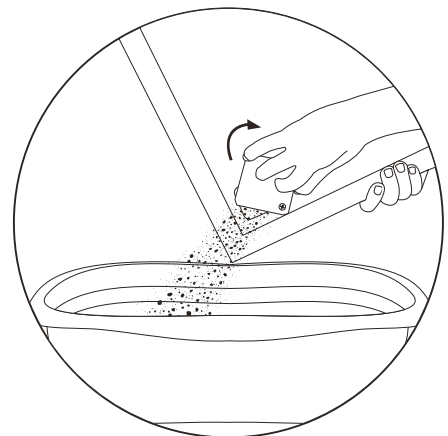

Love Your **Cat.**
Love Your **Home.**

TM

Litter Catch for the Refined Litter Box

Need assistance?

800-289-6136

Support@TheRefinedFeline.com

The Litter Catch from The Refined Feline helps control stray litter as cats exit the litter box cabinet.

Attach rubber feet (included) to bottom corners of litter catch to resist sliding.

To empty, place litter catch over litter pan at an angle then turn trap door underneath catch.

About The Refined Feline