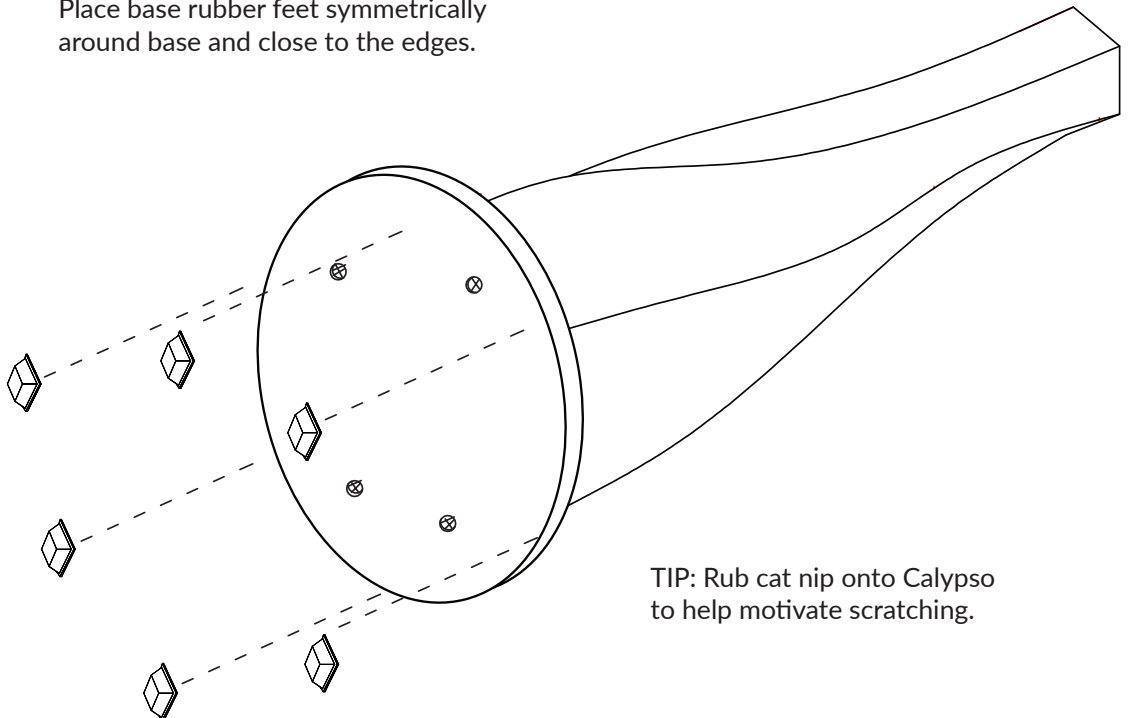

④

Square Feet
19.8x19.8mm
6 pieces

Parts

1

Use Hex Tool to attach each screw half way before tightening all screws.

- 1

1 piece
- 2

4 pieces
- 3

4 pieces

TIP: For additional support, an additional weighted base can be purchased at TheRefinedFeline.com

2

Place base rubber feet symmetrically around base and close to the edges.

- 4

6 pieces

TIP: Rub cat nip onto Calypso to help motivate scratching.